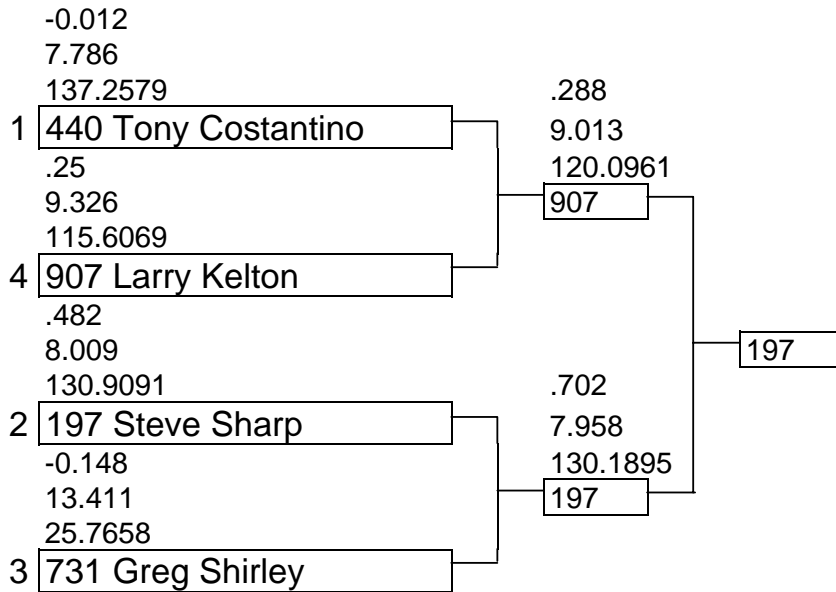

NJBA Season Opener

March 19-20, 2005

Current ET record: **7.08**

Current MPH Record: 148.31, open within 4%, **142.38**

Class: Blown Gas Flat

1st: 197
2nd: 907

4 boat field

Class: Blown Gas Flat