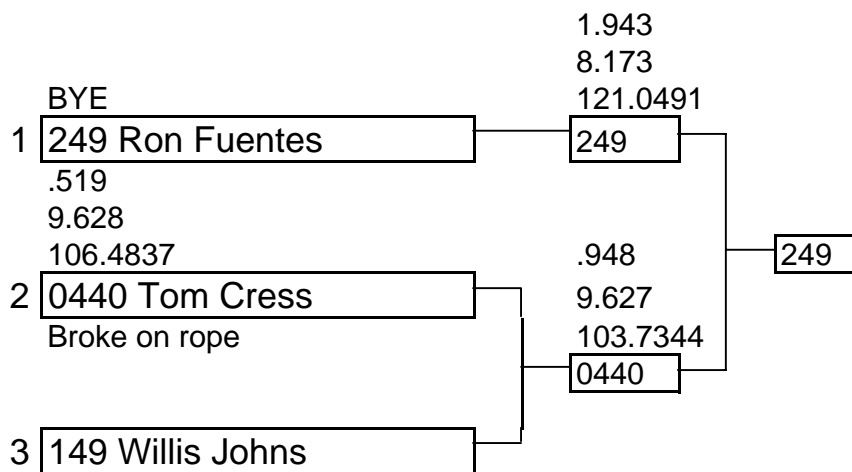

# NJBA Season Opener

March 19-20, 2005

Current ET record: **7.62**

Current MPH Record: 147.03, open within 4%, **141.14**

Class: Blown Gas Jet

1st: 249  
2nd: 0440

3 boat field

Class: Blown Gas Jet