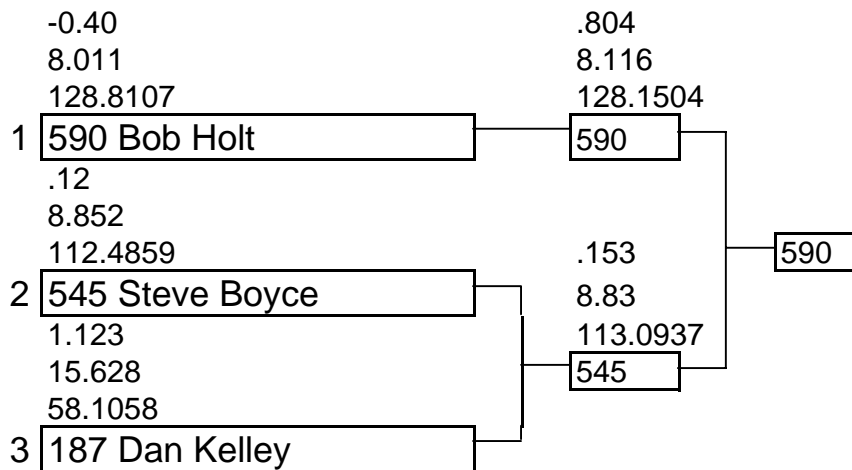

# NJBA Season Opener

March 19-20, 2005

Current ET record: **7.66**

Current MPH Record: 139.88, open within 4%, **134.28**

Class: Ski Flat

1st: 590

2nd: 545

3 boat field

Class: Ski Flat