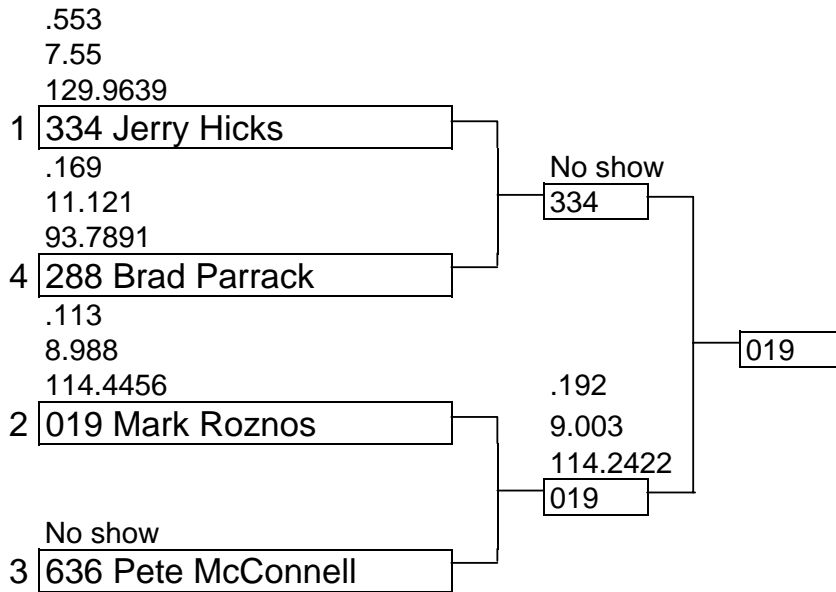

NJBA Season Opener

March 19-20, 2005

Current ET Record: **7.53**

Current MPH Record: 139.25, open within 4%, **133.68**

Class: Unblown Fuel Jet

1st: 019
2nd: 334

4 boat field

Class: Unblown Fuel Jet