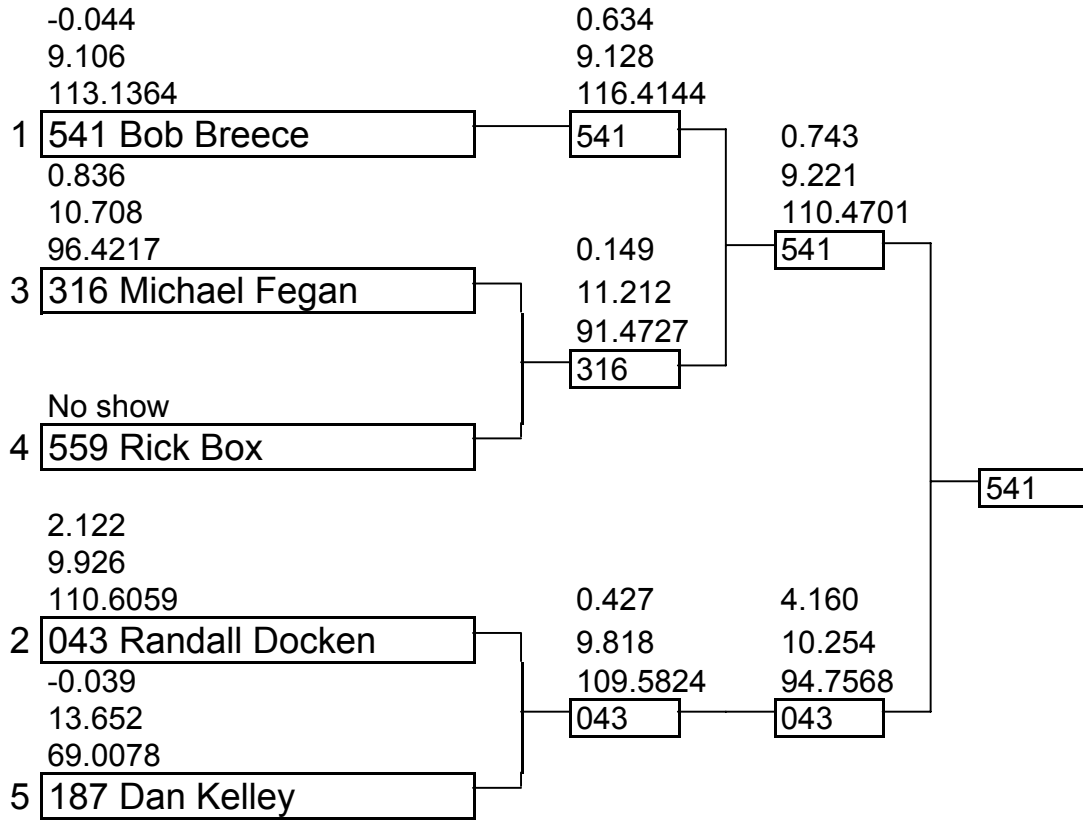

NJBA Spring Madness

April 16-17, 2005

Current ET record: **7.53**

Current MPH record: 144.41, OPEN WITHIN 4% **138.6**

Class: Comp Flat

1st: 541
2nd: 043

5 boat field

Class: Comp Flat