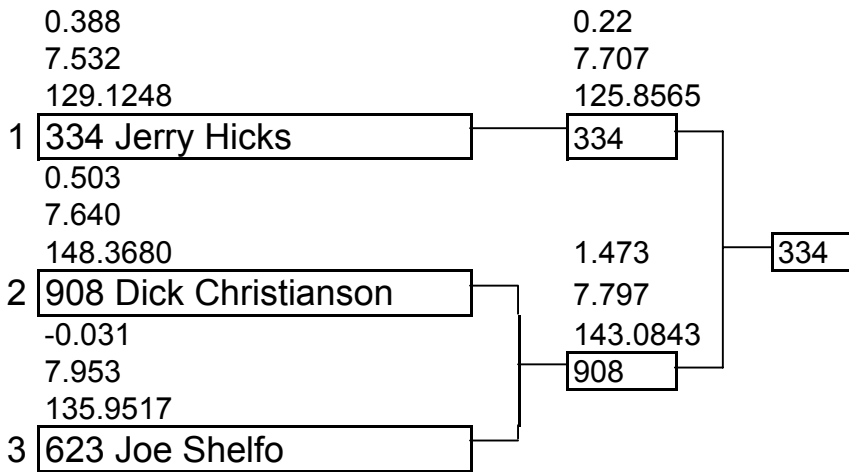

MAY SHOOTOUT

May 21-22, 2005

Class: 7.50-7.99

1st: 334
2nd: 908

3 boat field

Class: 7.50-7.99