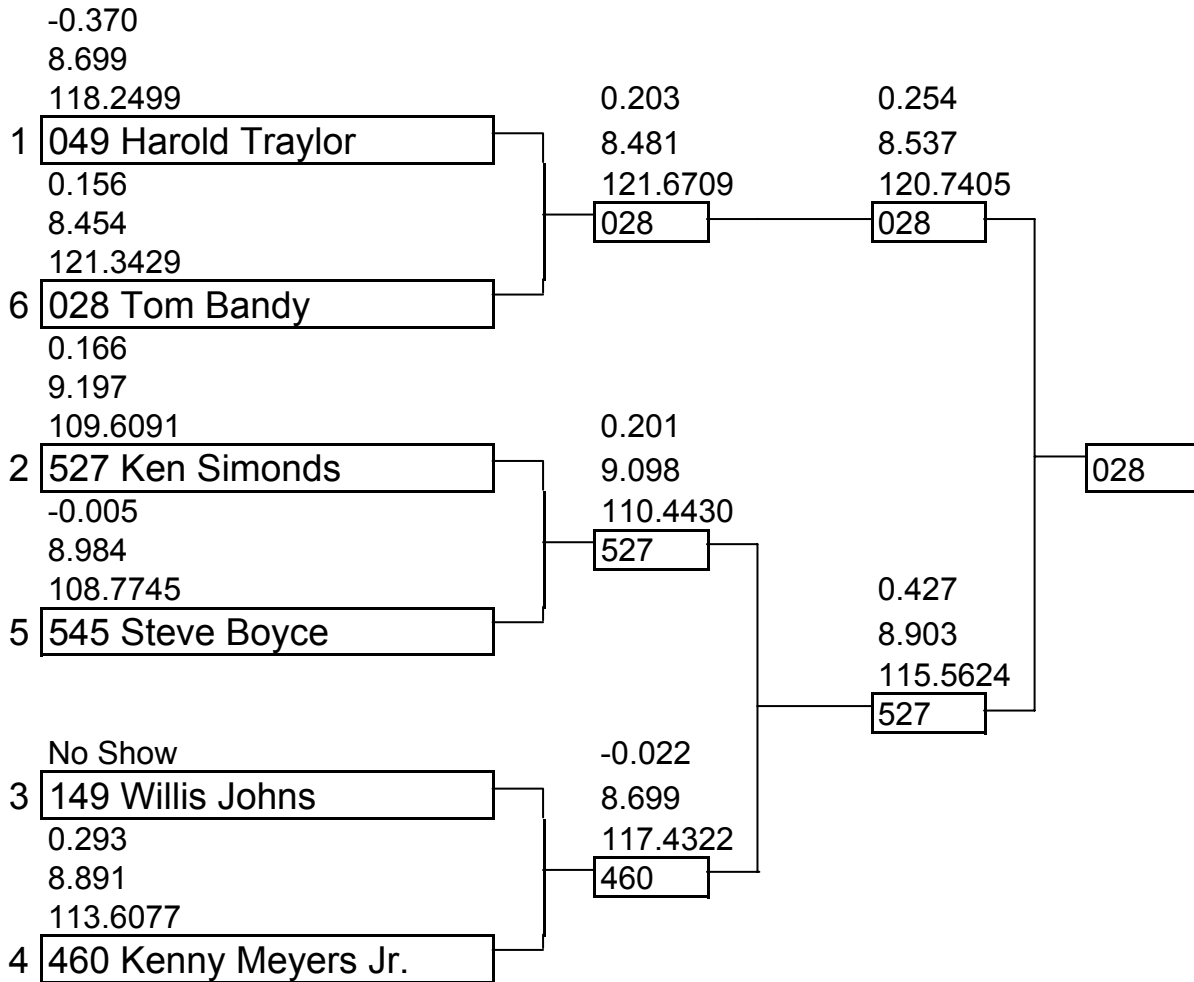

MAY SHOOTOUT

May 21-22, 2005

Class: 8.50-8.99

1st: 028

2nd: 527

6 boat field

Class: 8.50-8.99