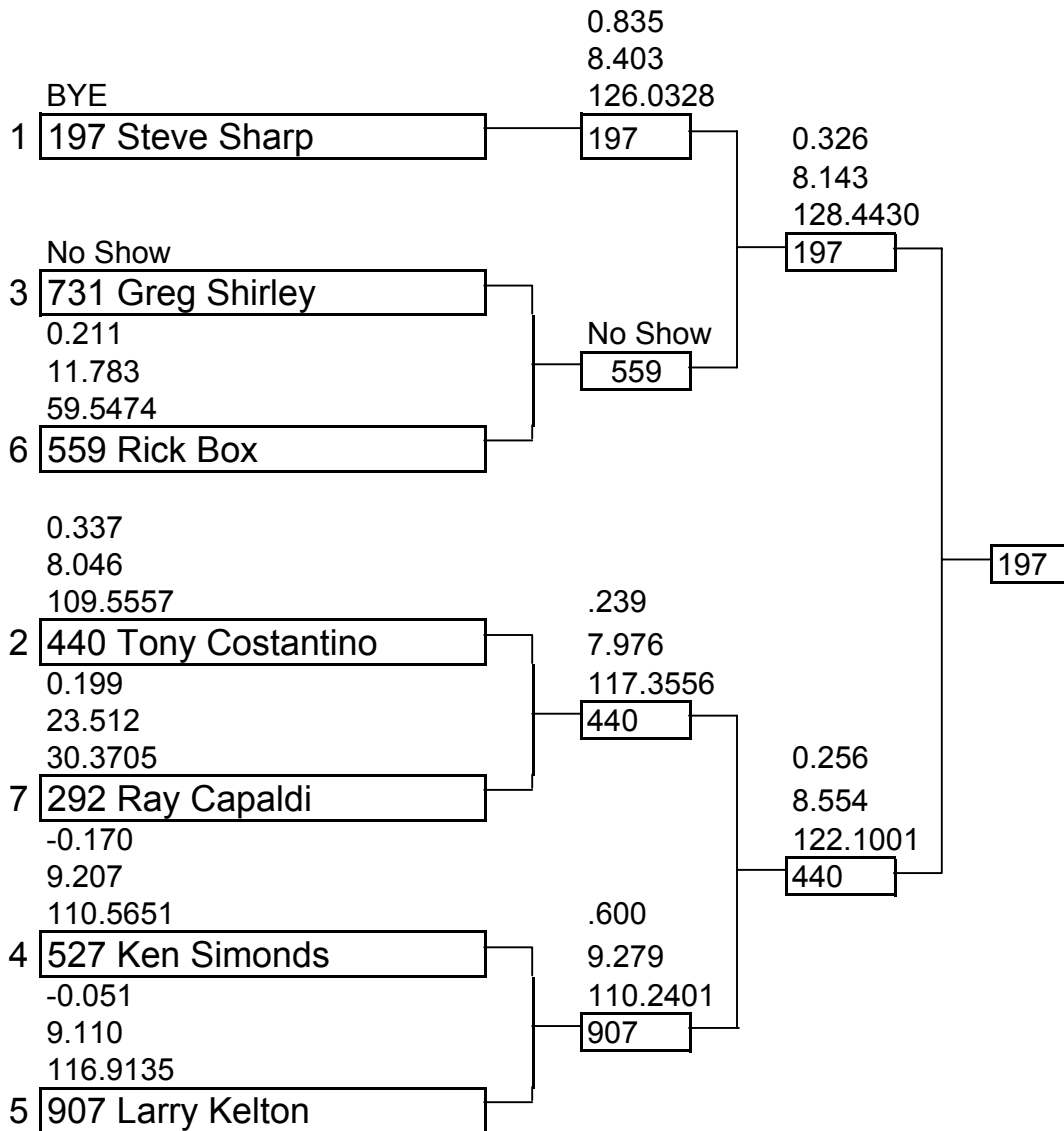

MAY SHOOTOUT

May 21-22, 2005

Current ET record: **7.08**

Current MPH record: 148.31, OPEN WITHIN 4% **142.38**

Class: Blown Gas Flat

1st: 197

2nd: 440

7 boat field

Class: Blown Gas Flat