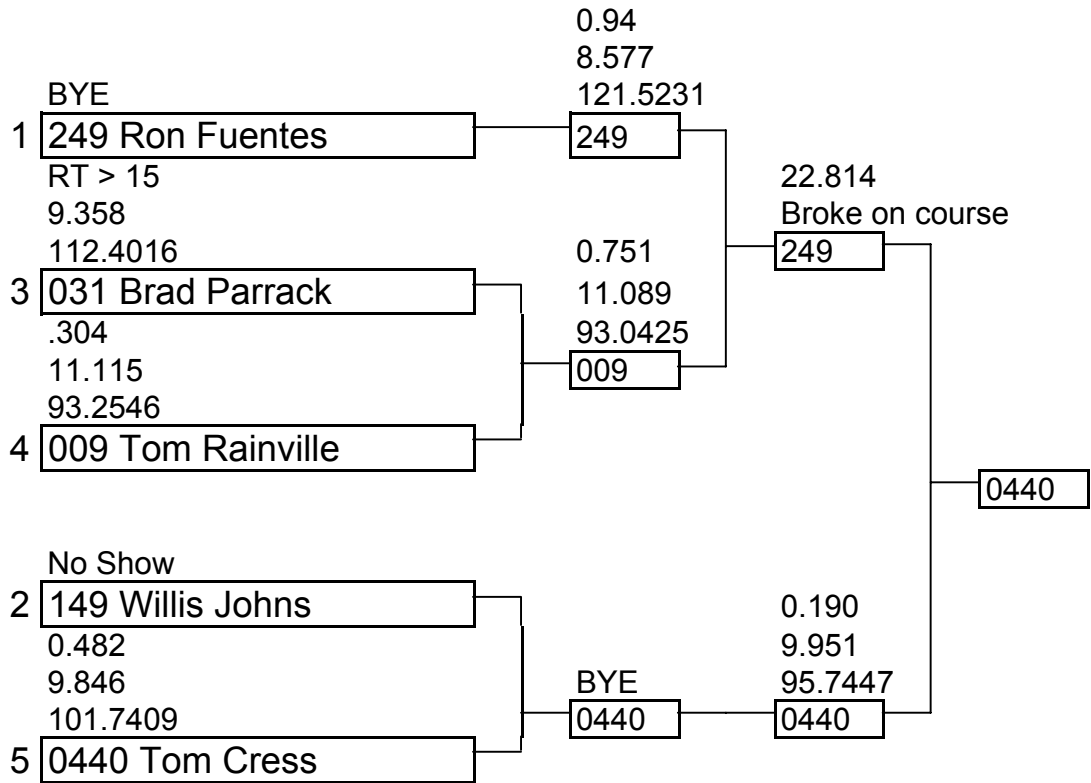

**MAY SHOOTOUT**  
**May 21-22, 2005**

Current ET record: **7.62**  
 Current MPH record: 147.03, OPEN WITHIN 4% **141.14**  
 Class: Blown Gas Jet

1st: 0440  
 2nd: 249

5 boat field

Class: Blown Gas Jet