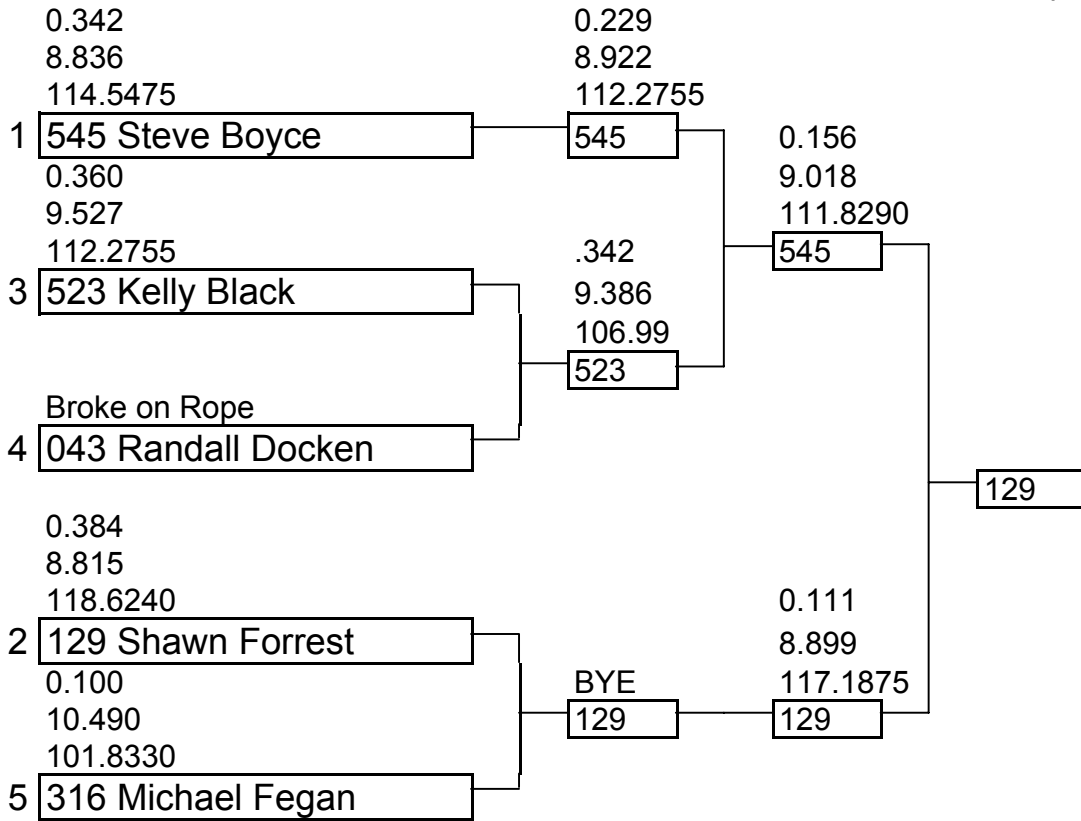

MAY SHOOTOUT
May 21-22, 2005

Current ET record: **7.53**
 Current MPH record: 144.41, OPEN WITHIN 4% **138.63**
 Class: Comp Flat

1st: 129
 2nd: 545

5 boat field

Class: Comp Flat