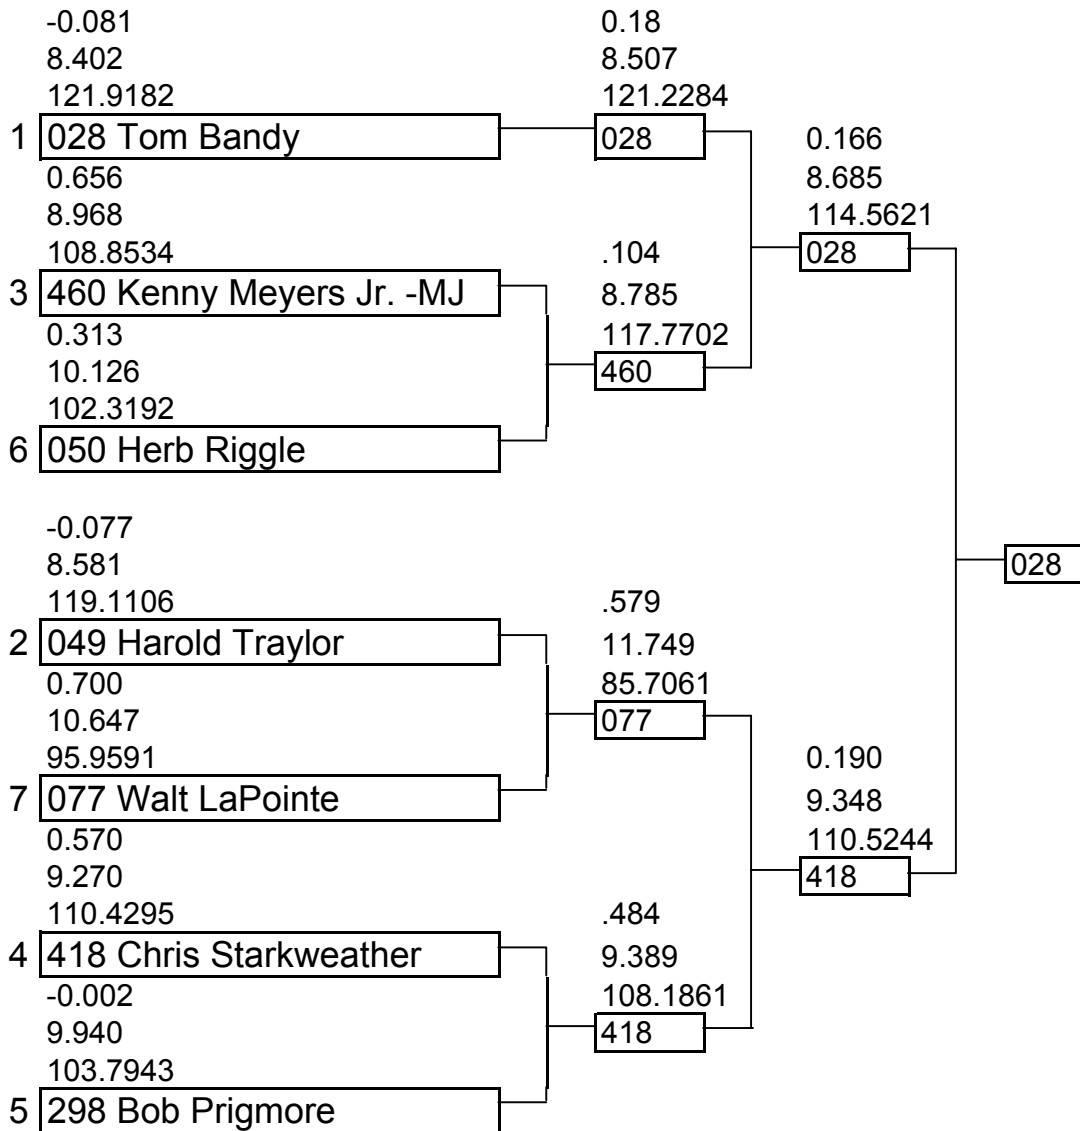

# MAY SHOOTOUT

May 21-22, 2005

Current ET record: 7.72, OPEN WITHIN 4% **8.02**

Current MPH record: 144.18, OPEN WITHIN 4% **138.41**

Class: Pro Gas Jet

1st: 028

2nd: 418

7 boat field

Class: Pro Gas Jet