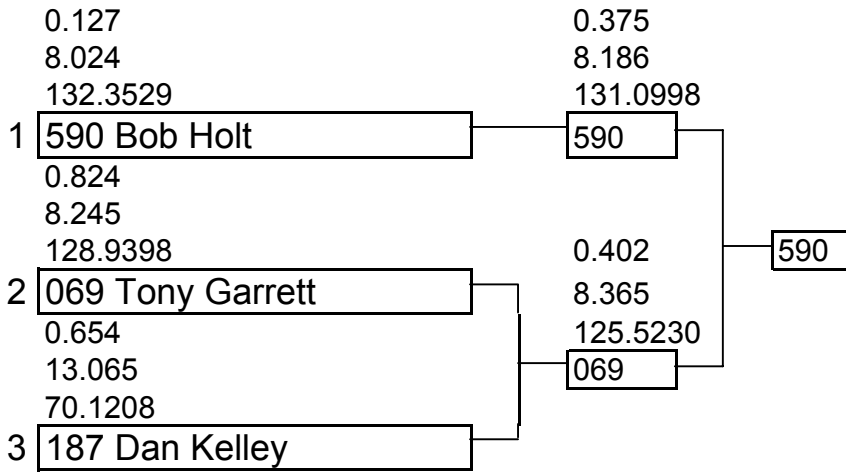

# MAY SHOOTOUT

May 21-22, 2005

Current ET record: **7.98**

Current MPH record: **131.67**

Class: Ski Flat

1st: 590

2nd: 069

3 boat field

Class: Ski Flat