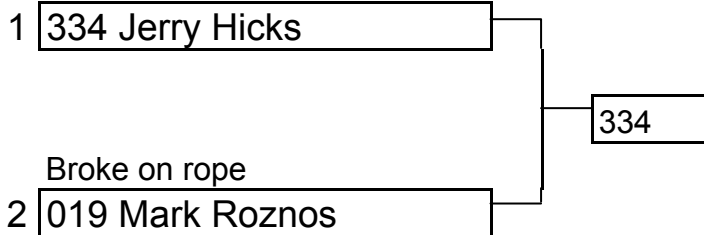

MAY SHOOTOUT

May 21-22, 2005

Current ET record: **7.53**

Current MPH record: 139.25, OPEN WITHIN 4% **133.68**

Class:Unblown Fuel Jet

0.459

7.568

132.1198