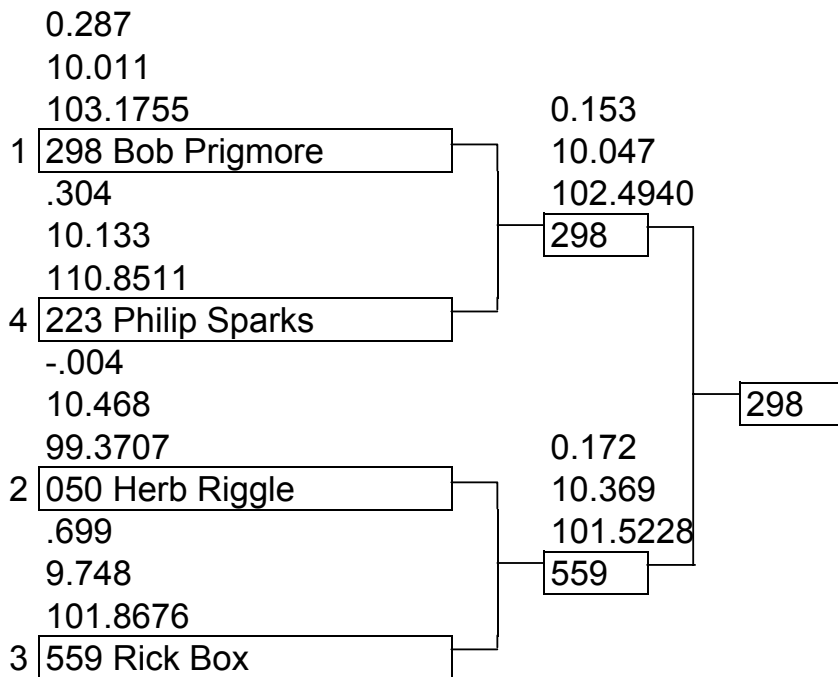

Summer Showdown

June 25-26, 2005

Class: 10.00-10.49

1st: 298

2nd: 559

4 boat field

Class: 10.00-10.49