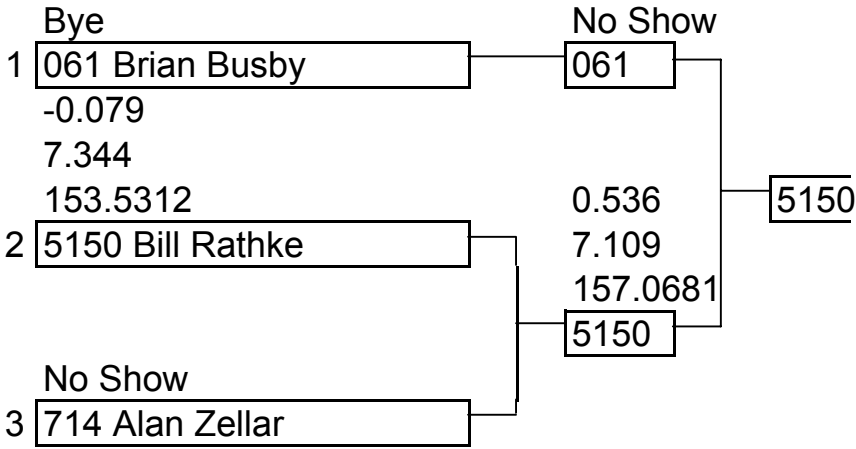

# Summer Showdown

June 25-26, 2005

Class: 7.00-7.49

1st: 5150  
2nd: 061

3 boat field

Class: 7.00-7.49