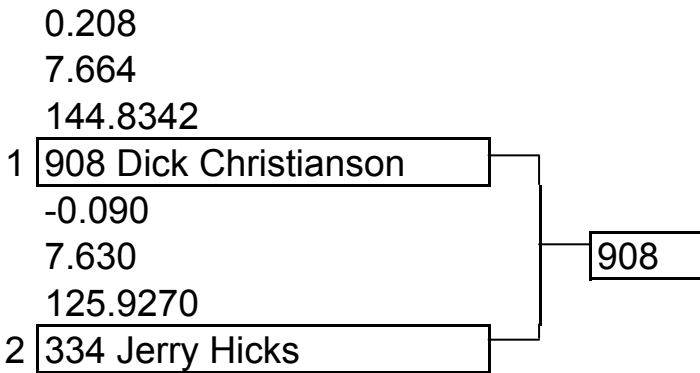

# Summer Showdown

June 25-26, 2005

Class: 7.50-7.99

1st: 908  
2nd: 334

2 boat field

Class: 7.50-7.99