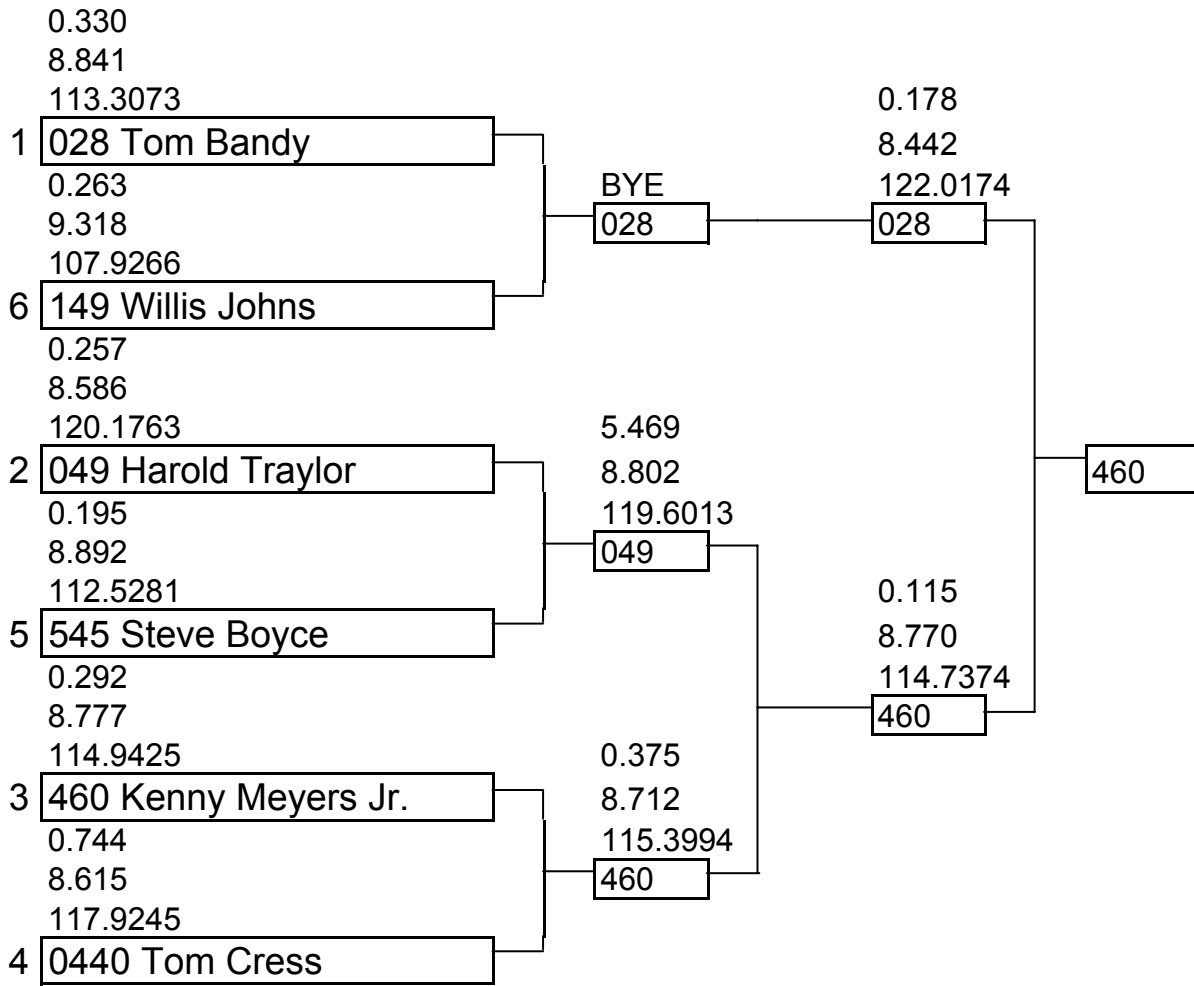

Summer Showdown

June 25-26, 2005

Class: 8.50-8.99

1st: 460

2nd: 028

6 boat field

Class: 8.50-8.99