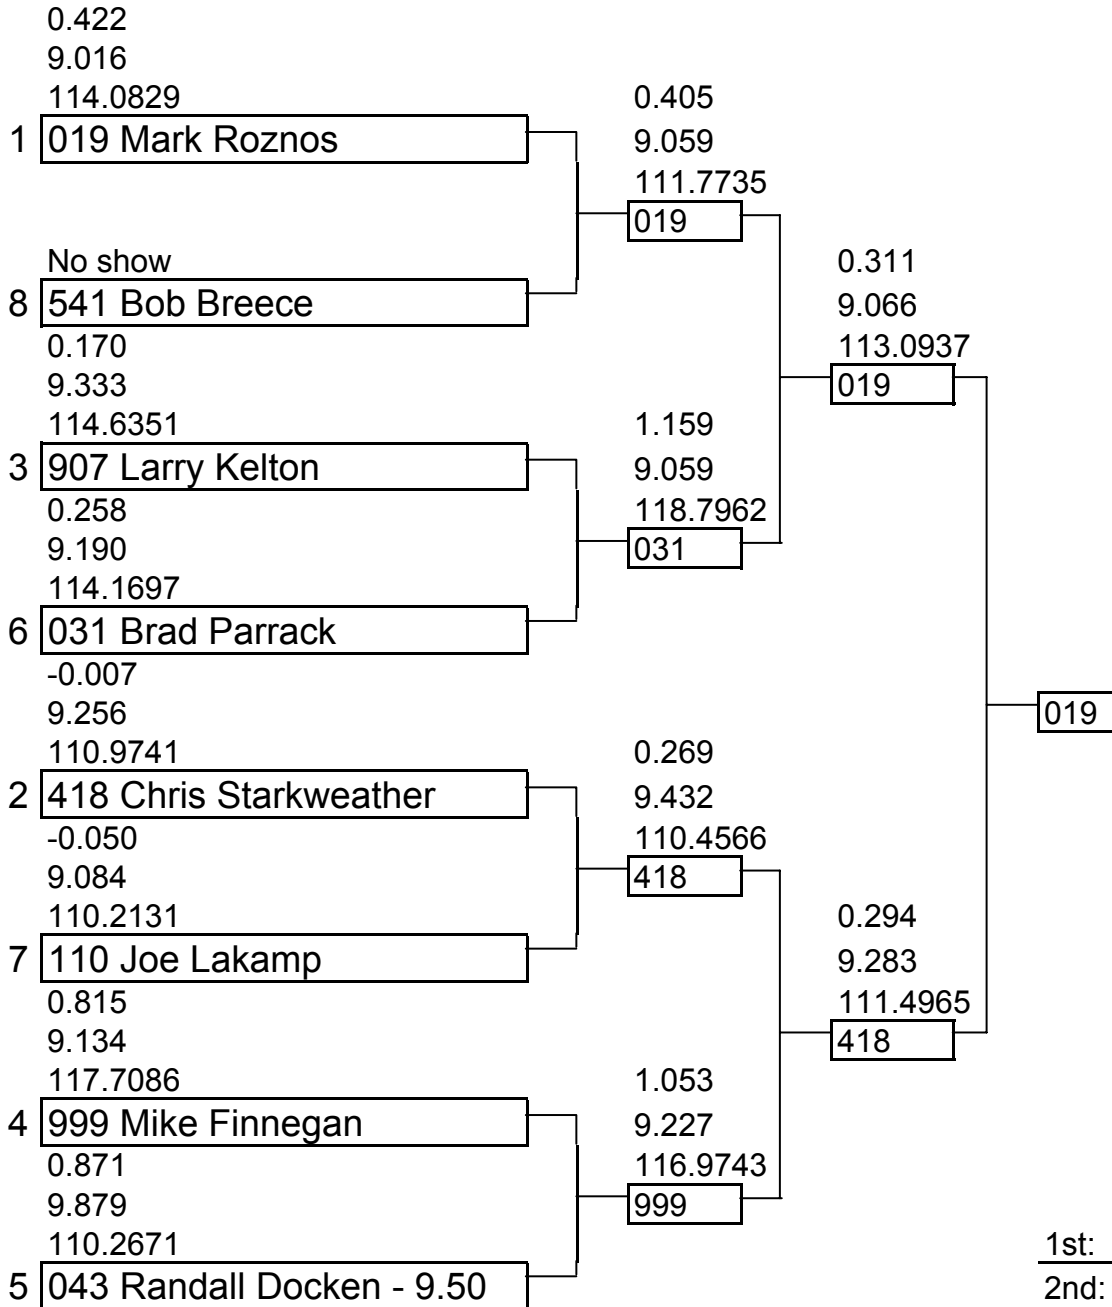

Summer Showdown

June 25-26, 2005

Class: 9.00-9.49

8 boat field

Class: 9.00-9.49