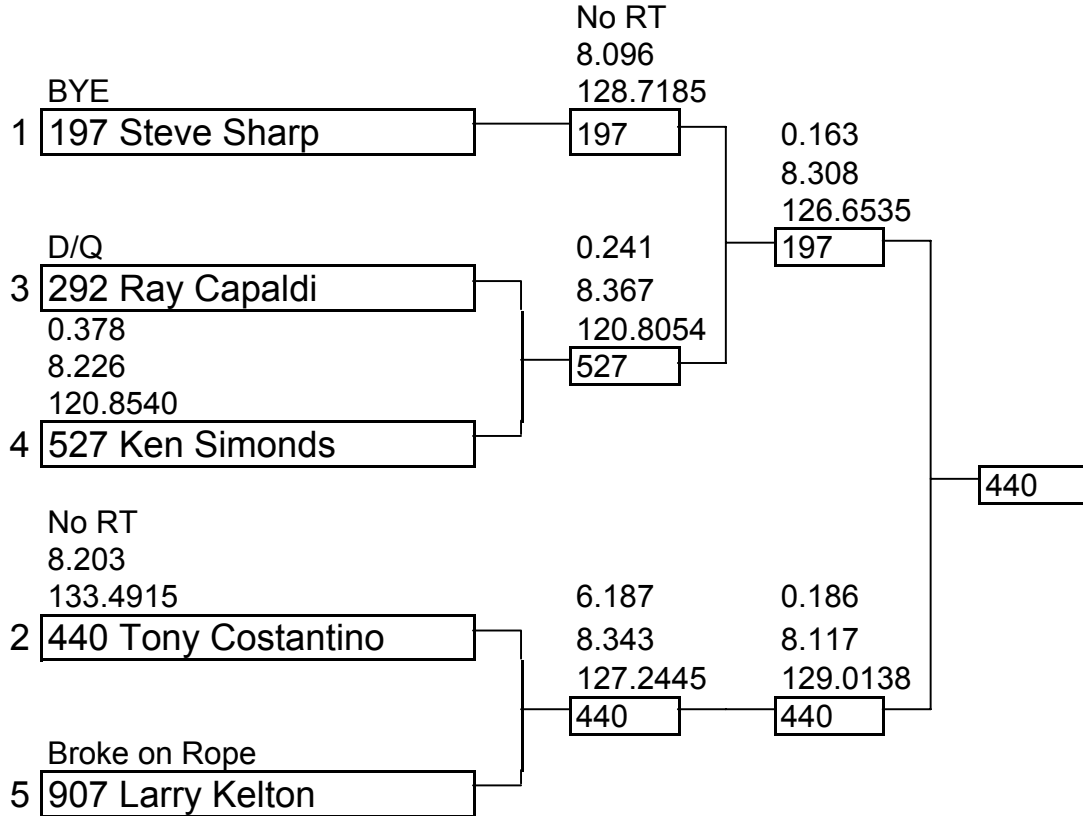

# Summer Showdown

## June 25-26, 2005

Current ET record: **7.08**

Current MPH record: 148.31, OPEN WITHIN 4% **142.38**

Class: Blown Gas Flat

1st: 440  
 2nd: 197

5 boat field

Class: Blown Gas Flat