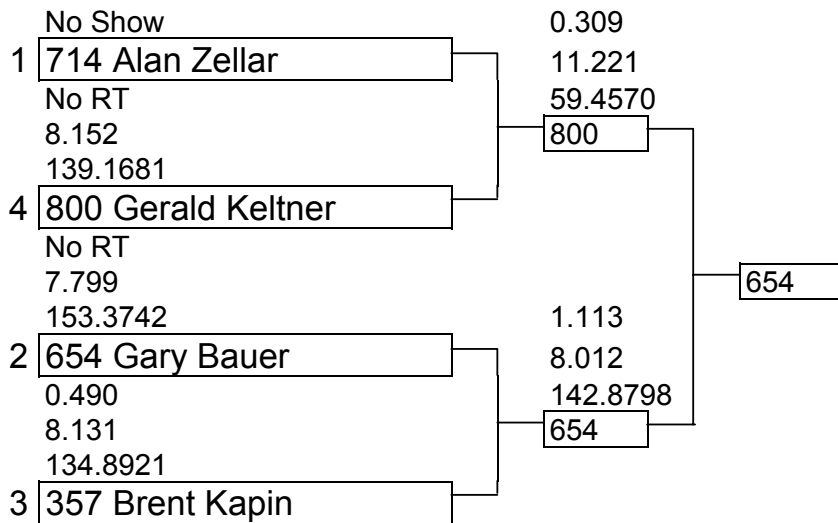

Summer Showdown

June 25-26, 2005

Current ET record: 6.21, OPEN WITHIN 4% **6.45**

Current MPH record: 186.99, OPEN WITHIN 4% **179.51**

Class: Blown Gas Hydro

1st: 654
2nd: 800

4 boat field

Class: Blown Gas Hydro