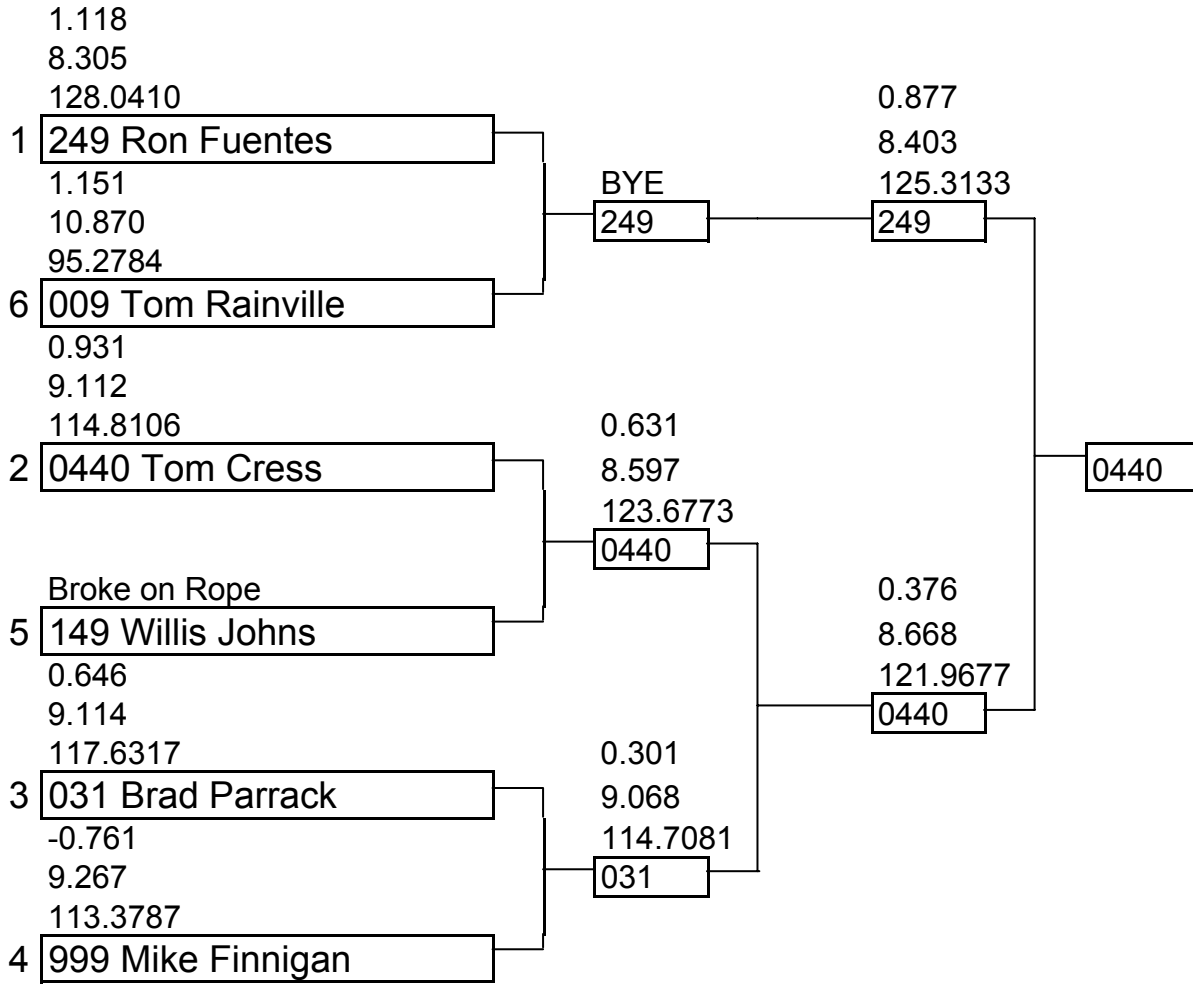

Summer Showdown

June 25-26, 2005

Current ET record: **7.62**

Current MPH record: 147.03, OPEN WITHIN 4% **141.14**

Class: Blown Gas Jet

1st: 0440

2nd: 249

6 boat field

Class: Blown Gas Jet