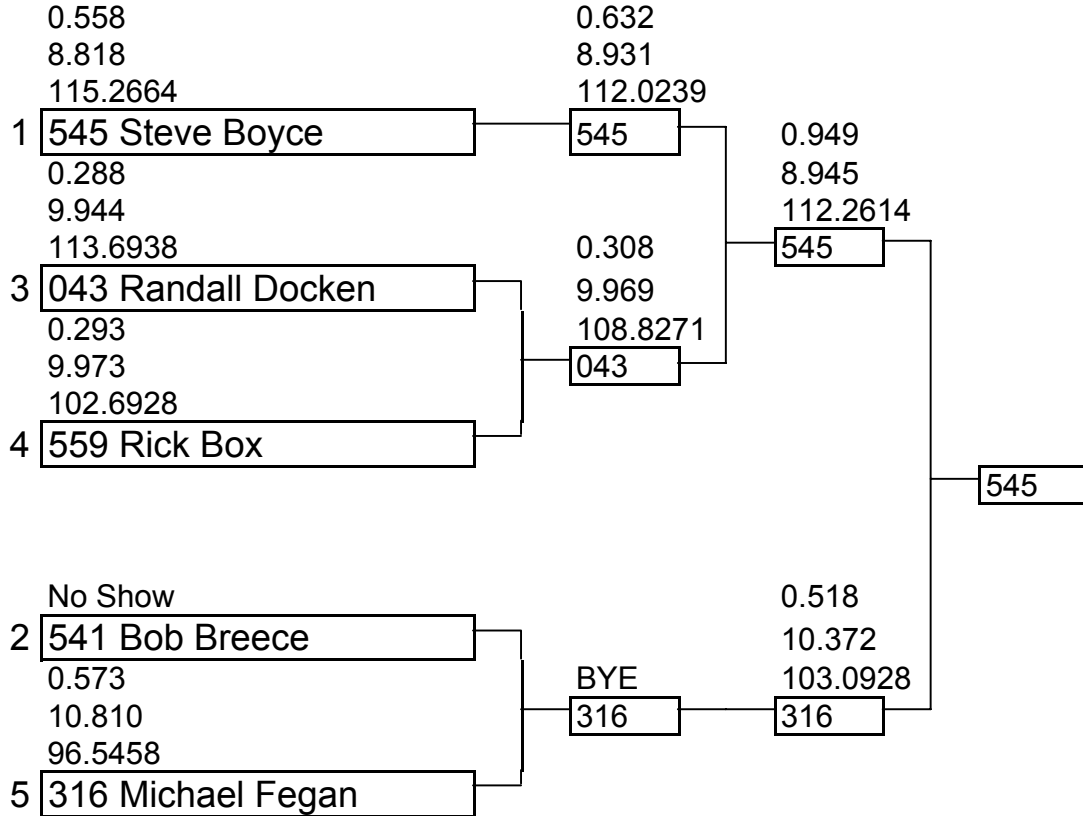

# Summer Showdown

## June 25-26, 2005

Current ET record: **7.53**

Current MPH record: 144.41, OPEN WITHIN 4% **138.63**

Class: Comp Flat

1st: 545  

---

 2nd: 316  

---

5 boat field

Class: Comp Flat