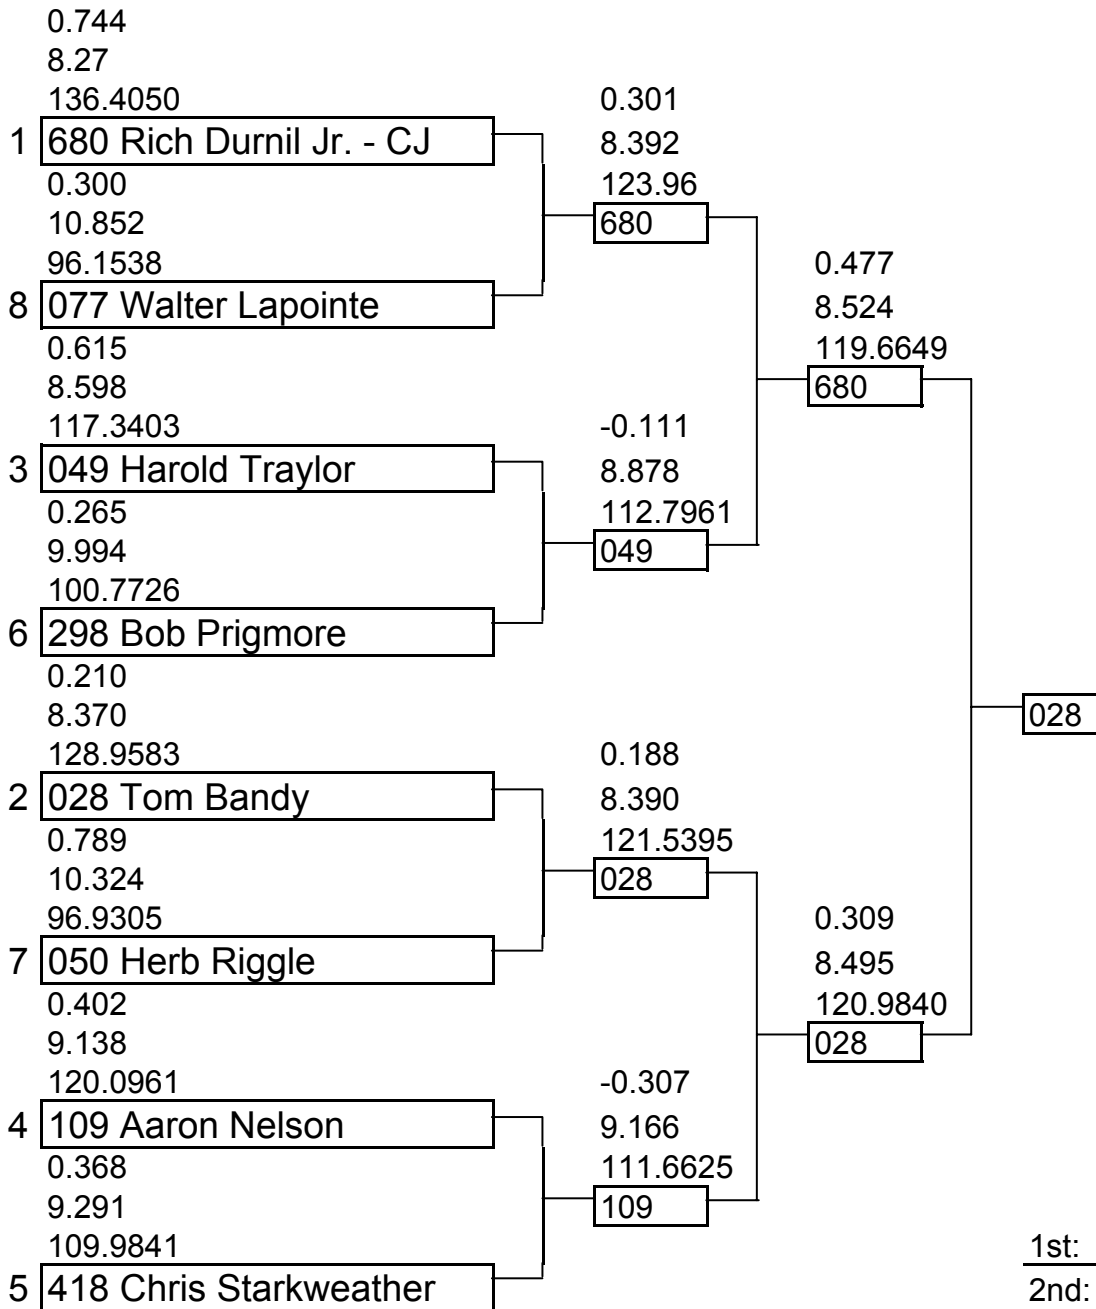

# Summer Showdown

June 25-26, 2005

Current ET record: 7.72, OPEN WITHIN 4% **8.02**

Current MPH record: 144.18, OPEN WITHIN 4% **138.41**

Class: Pro Gas Jet - Revised

8 boat field

Class: Pro Gas Jet - Revised