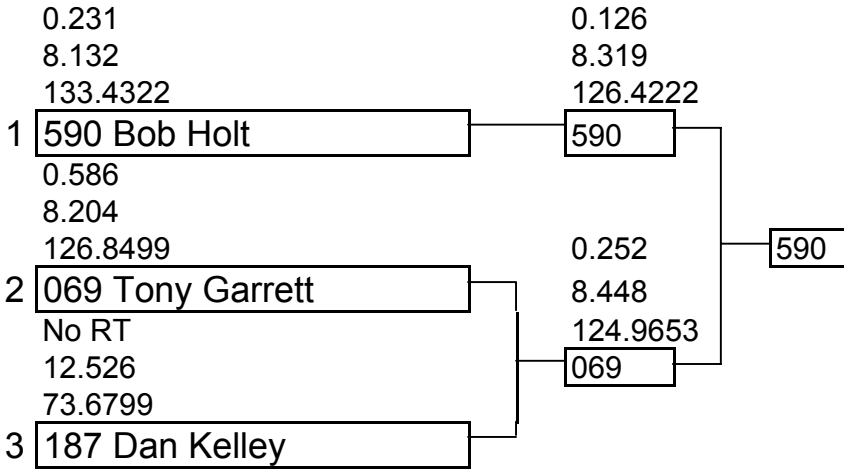

## June 25-26, 2005

Current ET record: **7.98**

Current MPH record: **132.35**

Class: Ski Flat

1st: 590  
 2nd: 069

3 boat field

Class: Ski Flat