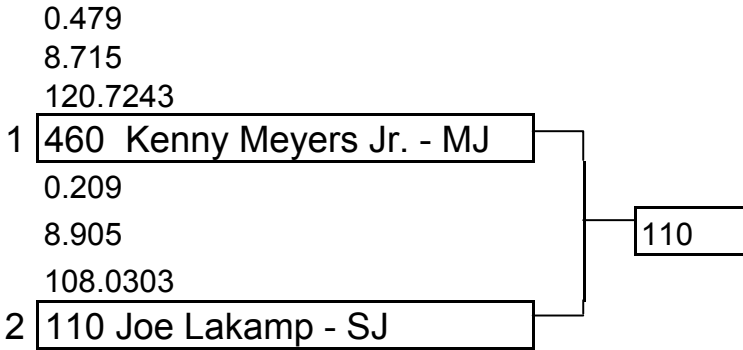

Summer Showdown

June 25-26, 2005

SJ - Current ET record: **8.87**

SJ - Current MPH record: **114.41**

MJ - Current ET record: **8.57**

MJ - Current MPH record: **118.73**

Class: Ski Jet and Mod Jet -Revised