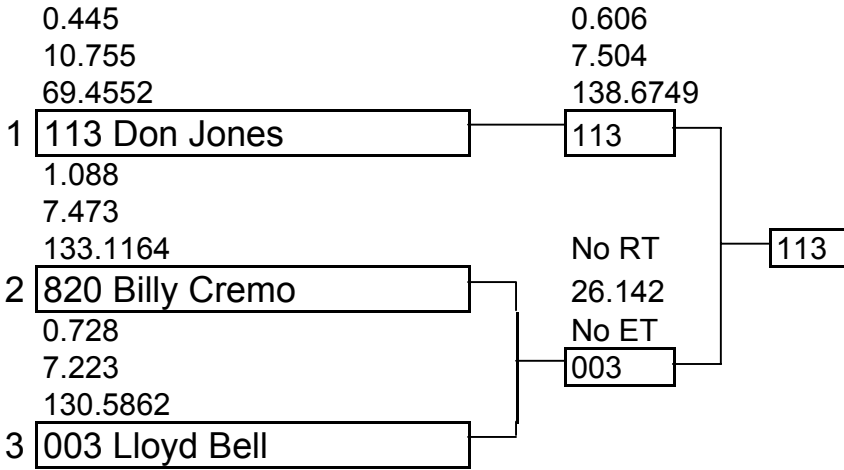

## June 25-26, 2005

Current ET record: **6.67**

Current MPH record: **163.19**, OPEN WITHIN 4% **156.66**

Class: Top Alcohol Flat

1st: 113  
 2nd: 030

3 boat field

Class: Top Alcohol Flat