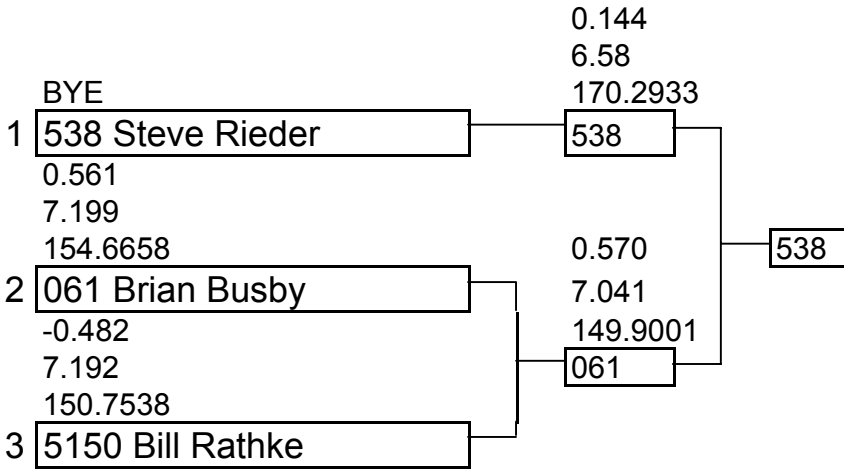

Summer Showdown

June 25-26, 2005

Current ET record: **5.53**

Current MPH record: **213.11**

Class: Top Alcohol Hydro

1st: 538

2nd: 061

3 boat field

Class: Top Alcohol Hydro