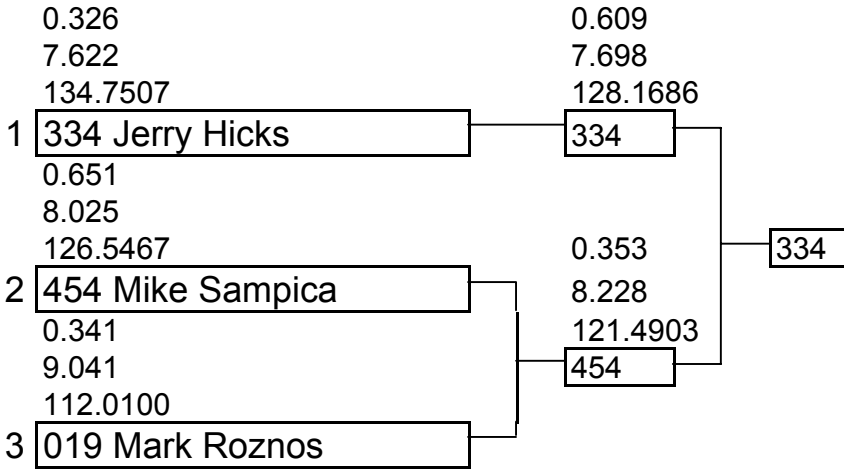

# Summer Showdown

## June 25-26, 2005

Current ET record: **7.53**

Current MPH record: 139.25, OPEN WITHIN 4% **133.68**

Class: Unblown Fuel Jet

1st: 334  
2nd: 454

3 boat field

Class: Unblown Fuel Jet