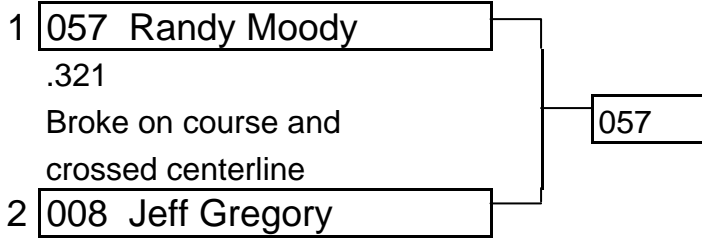

Manufacturers' Championship

September 24-25, 2005

Class: Pro Mod

0.622

Broke on course

1st: 057

2nd: 008

2 boat field