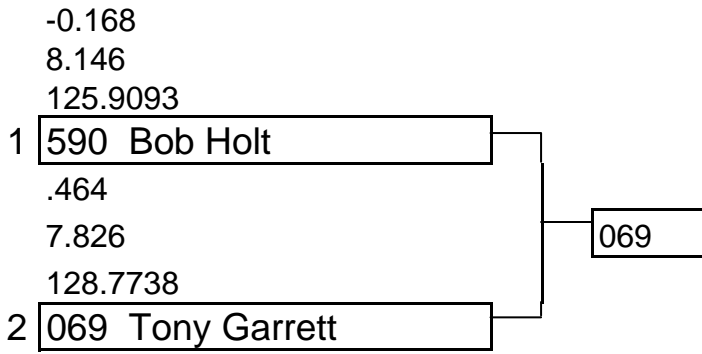

Manufacturers' Championship

September 24-25, 2005

Current ET record: **7.98**

Current MPH record: **132.35**

Class: Ski Flat

1st: 069
2nd: 590

2 boat field

Class: Ski Flat