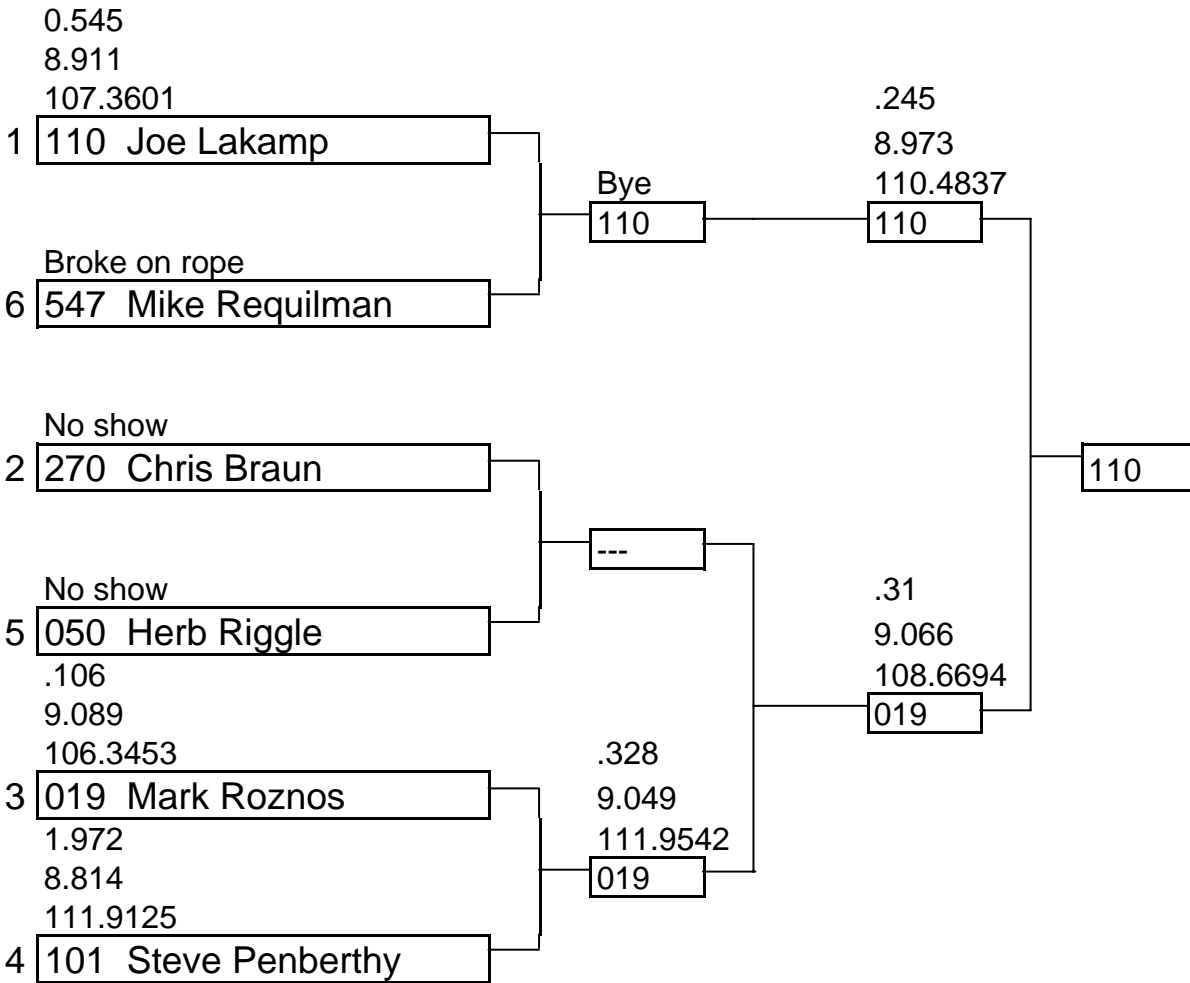

Manufacturers' Championship

September 24-25, 2005

Current ET record: **7.53**

Current MPH record: **134.75**

Class: Unblown Fuel Jet

1st: 110
2nd: 019

6 boat field

Class: Unblown Fuel Jet