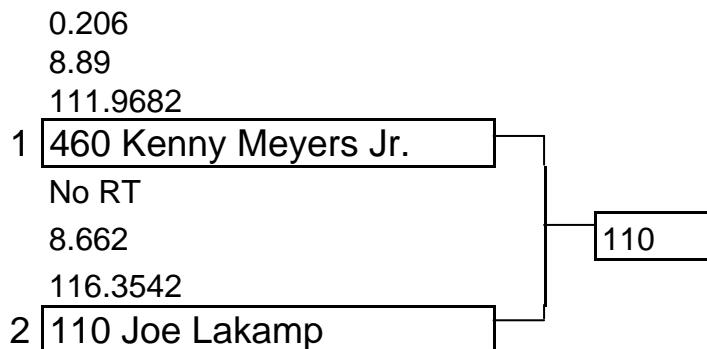

NJBA Nationals

October 22-23, 2005

Current ET record: **8.44**

Current MPH record: **118.73**

Class: Mod Jet

1st: 110

2nd: 460

2 boat field

Class: Mod Jet