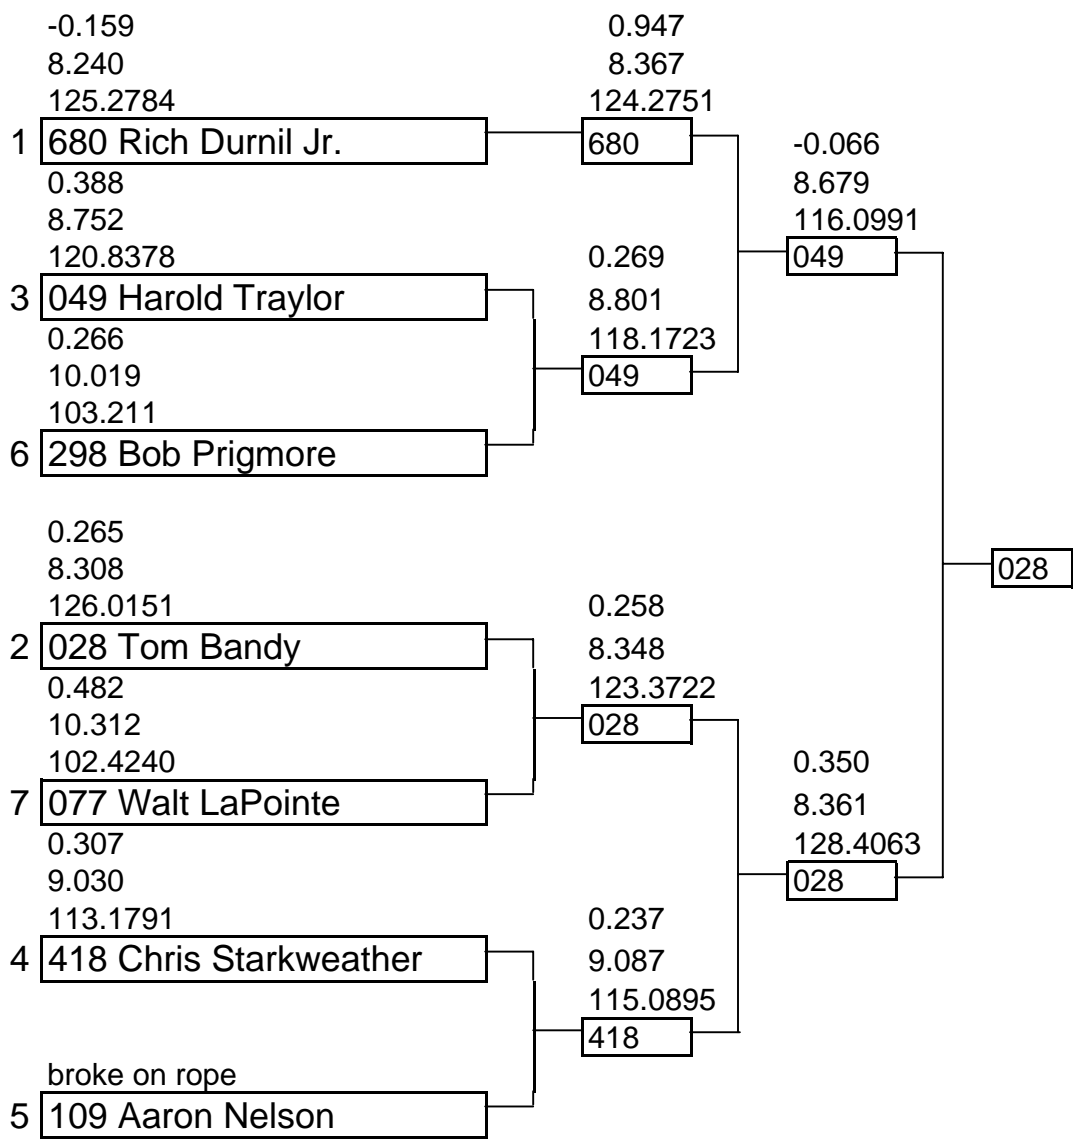

NJBA Nationals

October 22-23, 2005

Current ET record: 7.72, OPEN WITHIN 4% **8.02**

Current MPH record: 144.18, OPEN WITHIN 4% **138.41**

Class: Pro Gas Jet

1st: 028

2nd: 049

7 boat field

Class: Pro Gas Jet