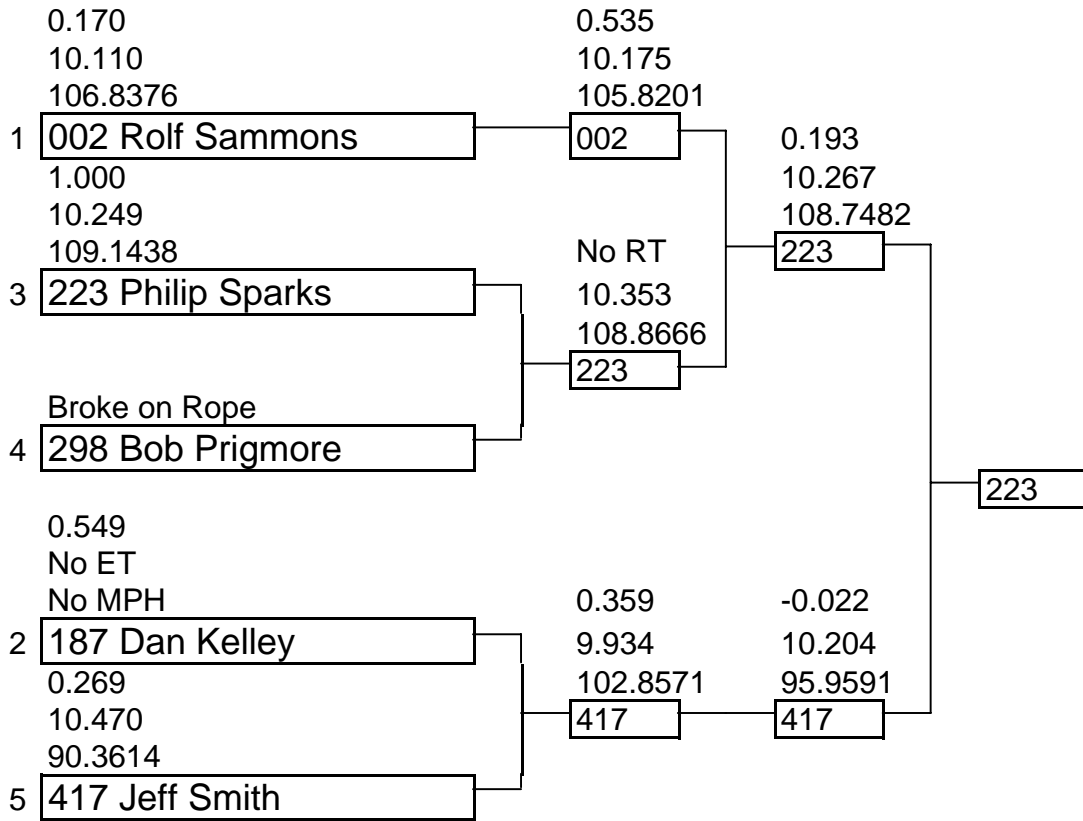

NJBA Season Opener

March 18-19, 2006

Class: 10.00-10.49

1st:	223
2nd:	417

5 boat field

Class: 10.00-10.49