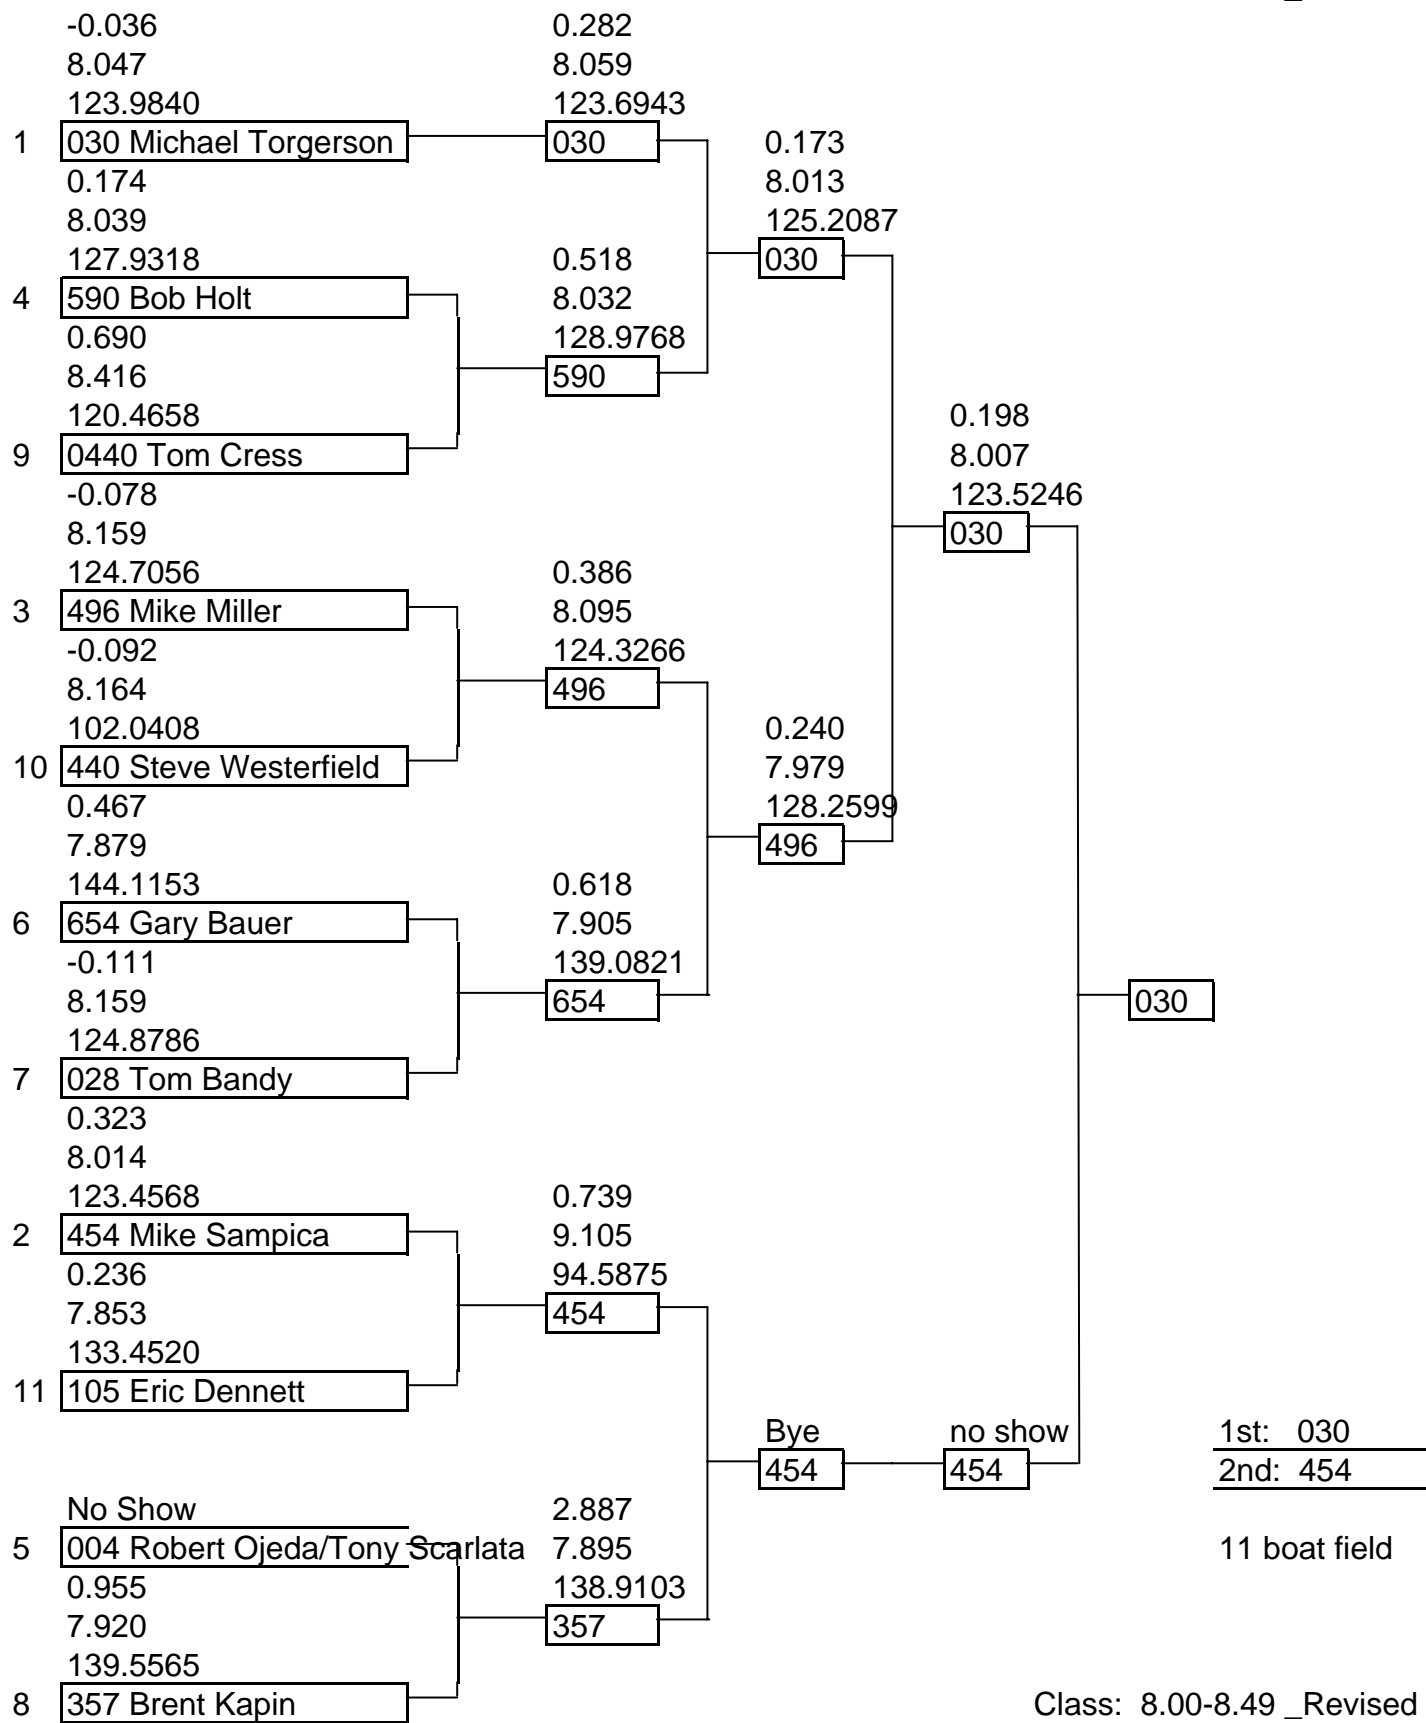

NJBA Season Opener

March 18-19, 2006

Class: 8.00-8.49 _Revised

Class: 8.00-8.49 _Revised