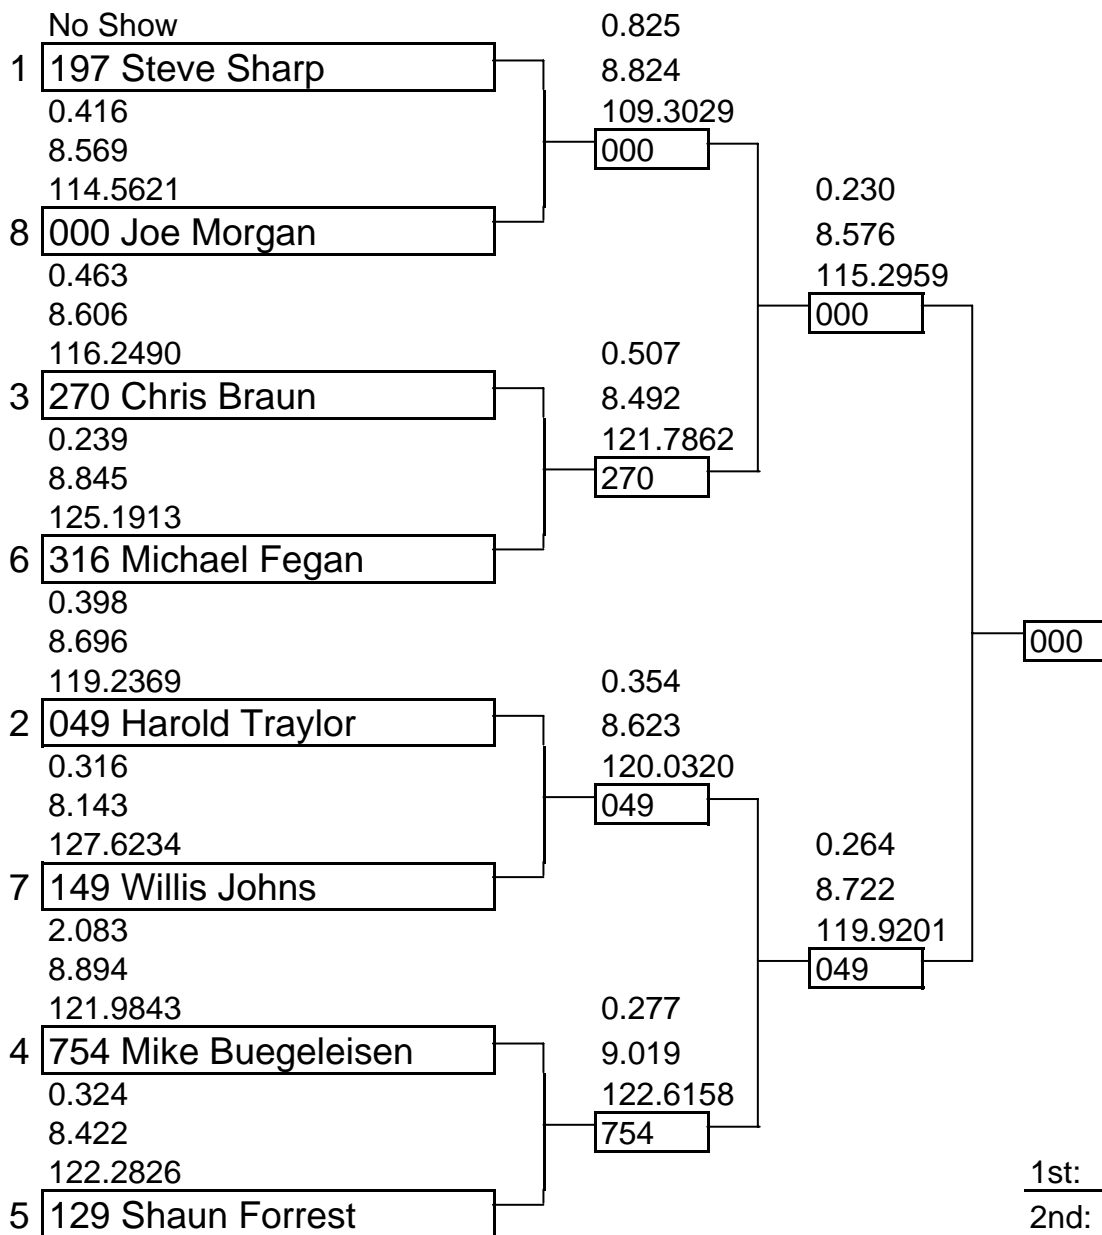

NJBA Season Opener

March 18-19, 2006

Class: 8.50-8.99 - Revised

8 boat field

Class: 8.50-8.99 - Revised