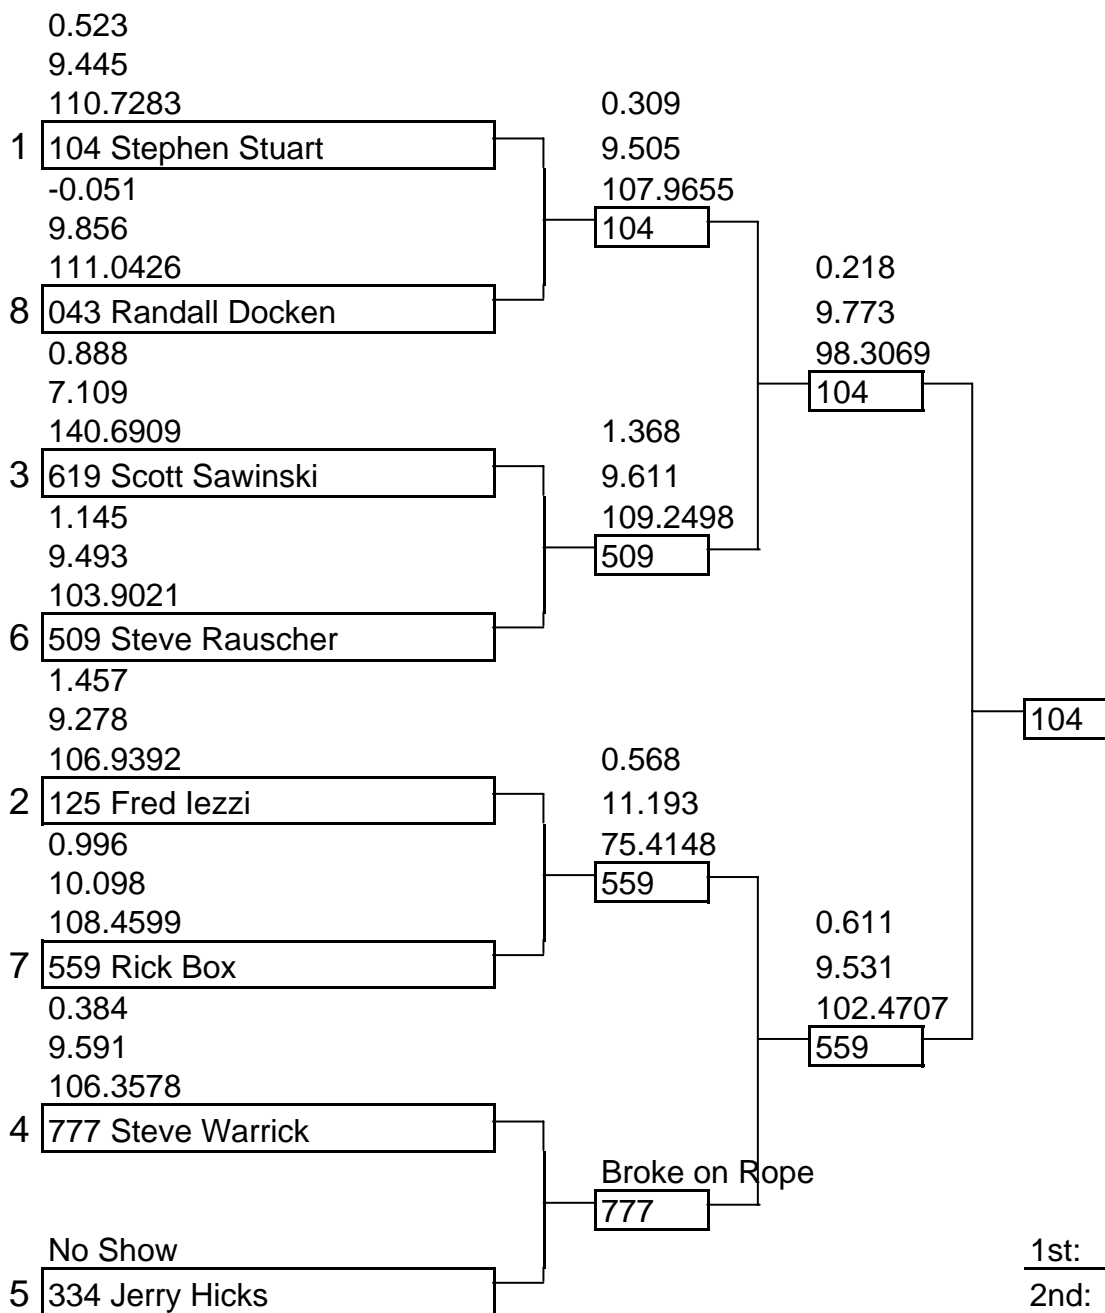

NJBA Season Opener

March 18-19, 2006

Class: 9.50-9.99

1st: 104
 2nd: 559

8 boat field

Class: 9.50-9.99