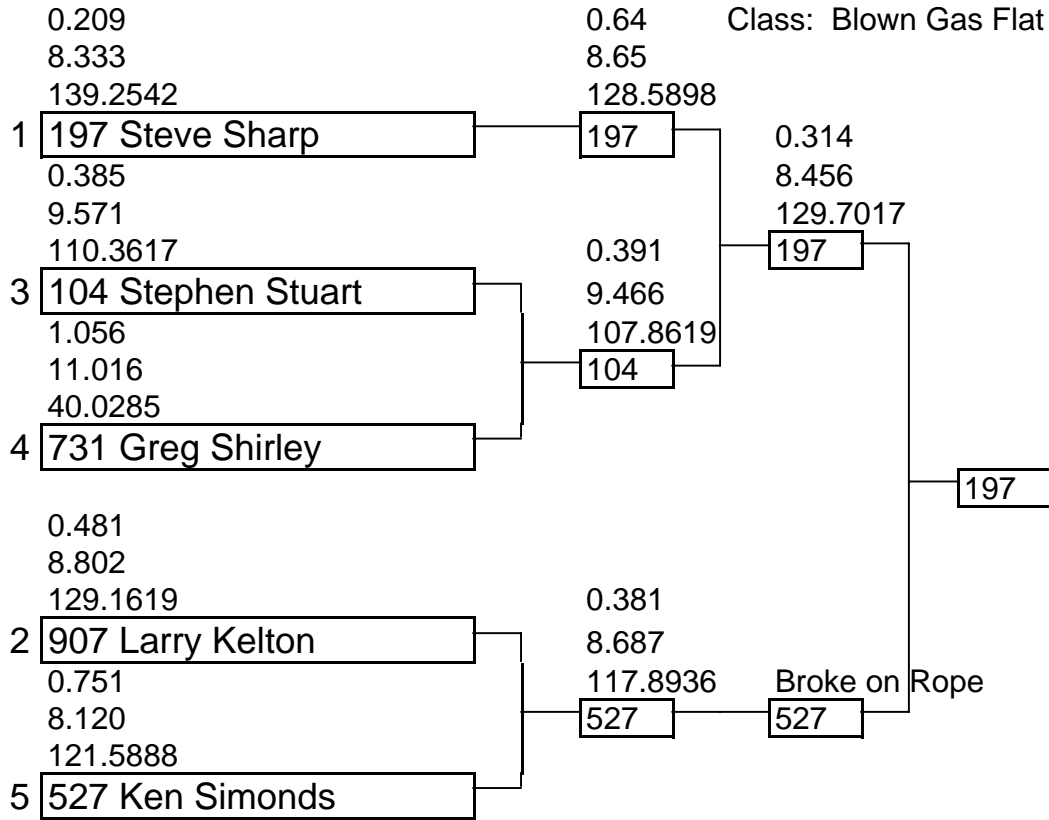

NJBA Season Opener

March 18-19, 2006

Current ET record: **7.08**

Current MPH record: 148.31, OPEN WITHIN 4% **142.38**

1st: 197

2nd: 527

5 boat field

Class: Blown Gas Flat