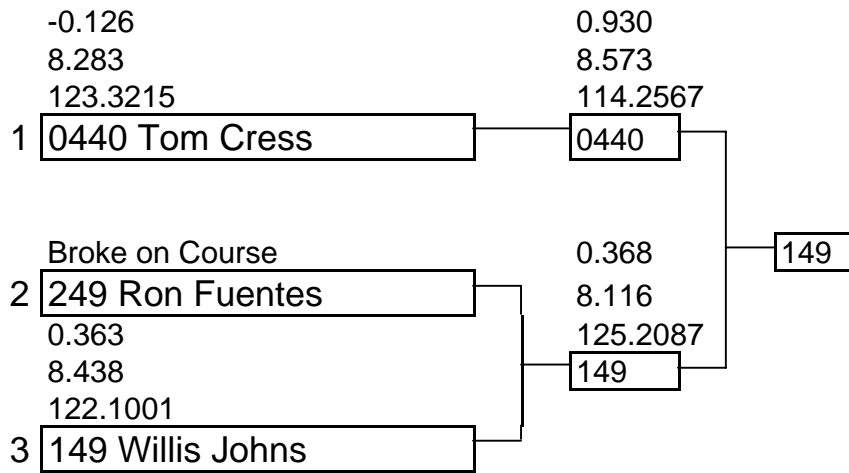

NJBA Season Opener

March 18-19, 2006

Current ET record: 7.62, OPEN WITHIN 4% **7.92**

Current MPH record: 147.03, OPEN WITHIN 4% **141.14**

Class: Blown Gas Jet

1st: 149
2nd: 0440

3 boat field

Class: Blown Gas Jet