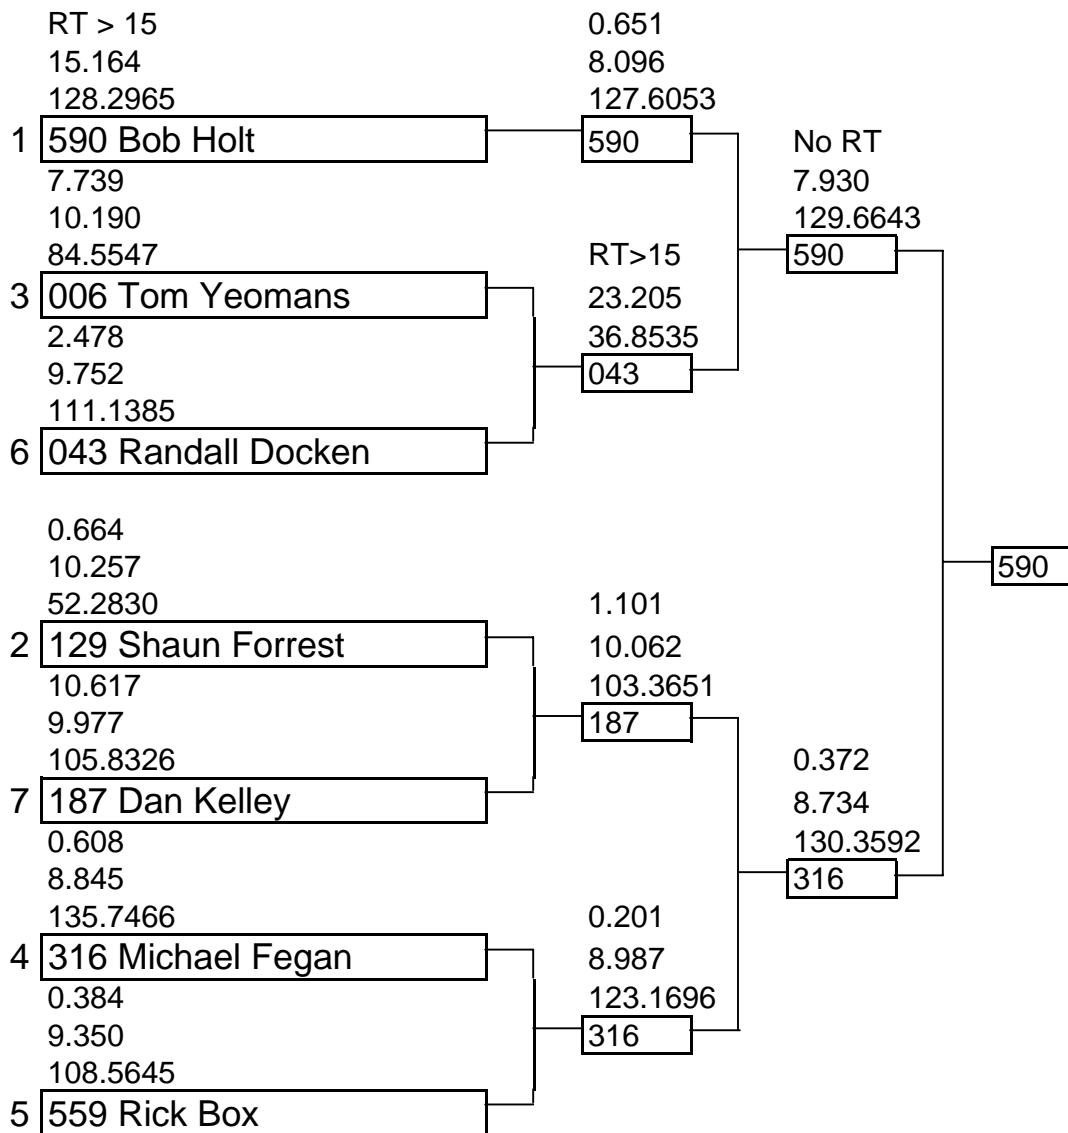

NJBA Season Opener

March 18-19, 2006

Current ET record: **7.53**

Current MPH record: 144.41, OPEN WITHIN 4% **138.63**

Class: Comp Flat

1st: 590

2nd: 316

7 boat field