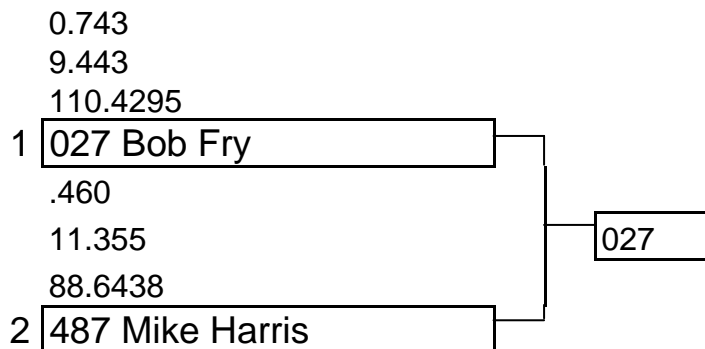

NJBA Season Opener

March 18-19, 2006

Current ET record: **8.44**

Current MPH record: **118.73**

Class: Mod Jet

1st: 027
2nd: 487

2 boat field

Class: Mod Jet