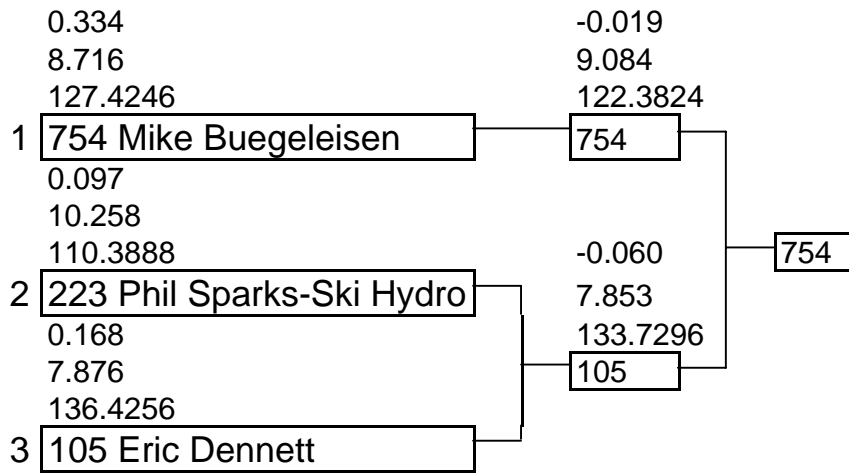

NJBA Season Opener

March 18-19, 2006

Current ET record: 6.52, OPEN WITHIN 4% **6.78**

Current MPH record: 175.02, OPEN WITHIN 4% **168.01**

Class: Pro Gas Hydro

1st: 754
2nd: 105

3 boat field

Class: Pro Gas Hydro