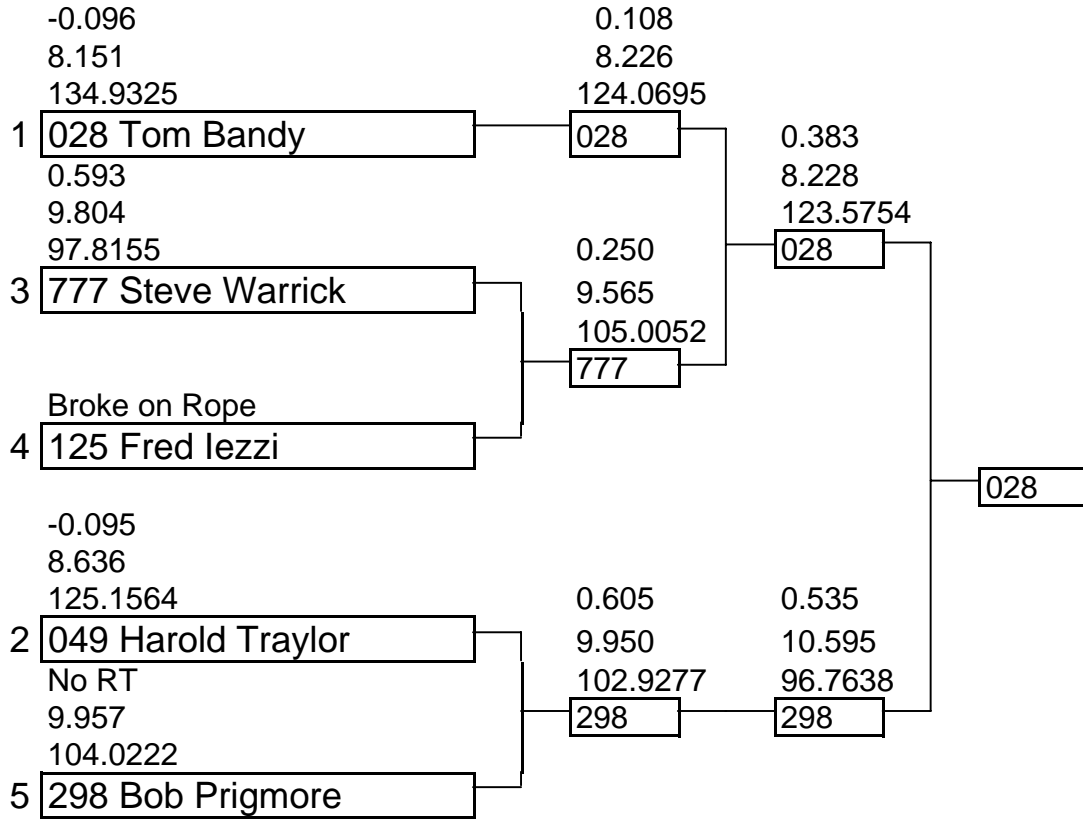

# NJBA Season Opener

March 18-19, 2006

Current ET record: 7.72, OPEN WITHIN 4% **8.02**

Current MPH record: 144.18, OPEN WITHIN 4% **138.41**

Class: Pro Gas Jet

1st: 028  
 2nd: 298

5 boat field

Class: Pro Gas Jet